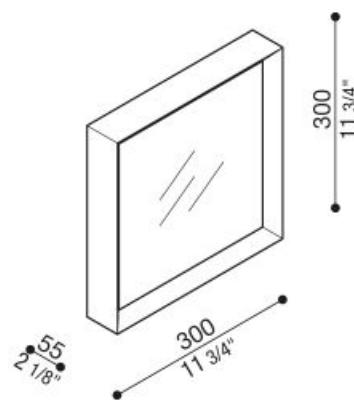

PROJECT	
TYPE	
NOTES	

FLO Q 300

WALL

BY LOMBARDO

PRODUCT NAME	Flo Q 300
DESIGNER	Martina Laini
MANUFACTURER	Lombardo
PRODUCT CODE	48-LL134004 (White) 48-LL134005 (Grey High Tech) 48-LL134006 (Grey Anthracite) 48-LL134007 (Corten)
CATEGORY	Ceiling & Wall
MATERIAL	Extruded Aluminium & Polycarbonate
DIMMABLE	No (<i>dimnable versions available upon request</i>)

LIGHT SOURCE	LED 30W
LUMEN OUTPUT	2800 lm
IP	20
CRI	>80
DIMENSIONS	300 (L) x 300 (W) x 55 (D) cm
FINISHES	White Grey High Tech Grey Anthracite Corten
ORIGIN	Italy
WARRANTY	3 years