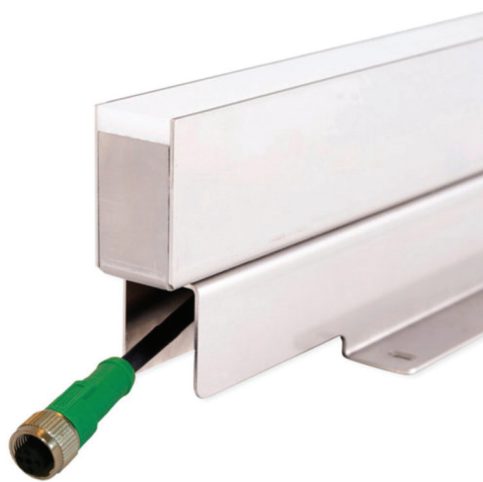

PROJECT	
TYPE	
NOTES	

LINILED FORTA

LED

BY TRIOLIGHT

PRODUCT NAME	liniLED Forta
DESIGNER	Triolight
MANUFACTURER	Triolight
PRODUCT CODE	3000K 105-24002 (415mm) 105-24022 (1015mm) 105-24042 (2015mm)
CATEGORY	LED
MATERIAL	Stainless Steel

LIGHT SOURCE	LED 0.5W Per Metre 3000K
IP	68
FINISHES	Warm White 3000K
DIMENSIONS	30 (W) x 100 (H) mm
ORIGIN	Netherlands
WARRANTY	100% within year 1 and year 2 after delivery 80% in year 3 60% in year 4 40% in year 5