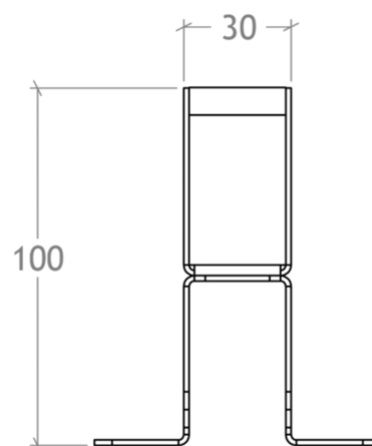

PROJECT	
TYPE	
NOTES	

LINILED FORTA

LED

BY TRIOLIGHT

PRODUCT NAME	liniLED Forta
DESIGNER	Triolight
MANUFACTURER	Triolight
PRODUCT CODE	3000K 105-24002 (415mm) 105-24022 (1015mm) 105-24042 (2015mm)
CATEGORY	LED
MATERIAL	Stainless Steel

LIGHT SOURCE	LED 0.5W Per Metre 3000K
IP	68
FINISHES	Warm White 3000K
DIMENSIONS	30 (W) x 100 (H) mm
ORIGIN	Netherlands
WARRANTY	100% within year 1 and year 2 after delivery 80% in year 3 60% in year 4 40% in year 5