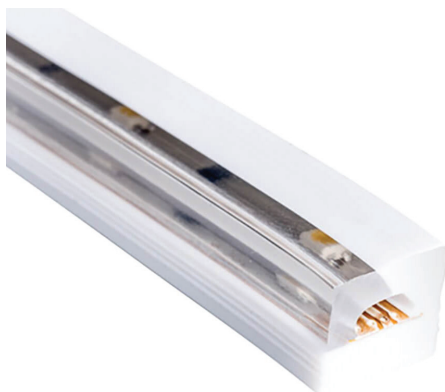

PROJECT	
TYPE	
NOTES	

LINILED SIDE DECO

LED

BY TRIOLIGHT

PRODUCT NAME	liniLED Side Deco
DESIGNER	Triolight
MANUFACTURER	Triolight
PRODUCT CODE	105-11766 (Warm White 3000K) 105-11740 (Natural White 4000K) 105-11765 (Cold White 6500K) 105-11740 (RGB) 105-11765 (Red) 105-11740 (Blue) 105-11765 (Green) 105-11740 (Amber)
CATEGORY	LED
MATERIAL	LED
COMPATIBLE CASAMBI DEVICES	71-CAS24V (BasicDIM 24V Wireless 4ch) 71-CAS24V150 (BasicDIM Driver 24V 150W) 71-CAS24V100 (BasicDIM Driver 24V 100W) 71-CAS24V60 (BasicDIM Driver 24V 60W) 71-CAS24V35 (BasicDIM Driver 24V 35W)

LIGHT SOURCE	LED 3.5W Per Meter 3000K, 4000K or 6500K
LUMENS	127 per meter
IP	68 with Cast Joint
FINISHES	Warm White 3000K RGB Green Natural White 4000K Red Amber Cold White 6500K Blue
DIMENSIONS	12 (W) x 12 (H) mm
ORIGIN	Netherlands
WARRANTY	100% within year 1 and year 2 after delivery 80% in year 3 60% in year 4 40% in year 5