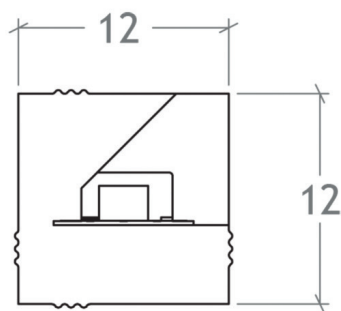

PROJECT	
TYPE	
NOTES	

LINILED SIDE DECO

LED

BY TRIOLIGHT

PRODUCT NAME	liniLED Side Deco
DESIGNER	Triolight
MANUFACTURER	Triolight
PRODUCT CODE	105-11766 (Warm White 3000K) 105-11740 (Natural White 4000K) 105-11765 (Cold White 6500K) 105-11740 (RGB) 105-11765 (Red) 105-11740 (Blue) 105-11765 (Green) 105-11740 (Amber)
CATEGORY	LED
MATERIAL	LED
COMPATIBLE CASAMBI DEVICES	71-CAS24V (BasicDIM 24V Wireless 4ch) 71-CAS24V150 (BasicDIM Driver 24V 150W) 71-CAS24V100 (BasicDIM Driver 24V 100W) 71-CAS24V60 (BasicDIM Driver 24V 60W) 71-CAS24V35 (BasicDIM Driver 24V 35W)

LIGHT SOURCE	LED 3.5W Per Meter 3000K, 4000K or 6500K
LUMENS	127 per meter
IP	68 with Cast Joint
FINISHES	Warm White 3000K RGB Green Natural White 4000K Red Amber Cold White 6500K Blue
DIMENSIONS	12 (W) x 12 (H) mm
ORIGIN	Netherlands
WARRANTY	100% within year 1 and year 2 after delivery 80% in year 3 60% in year 4 40% in year 5