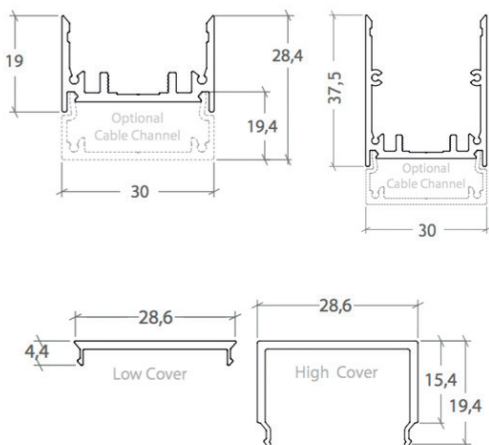

LINILED AERIS 30

LED

BY TRIOLIGHT

PRODUCT NAME	liniLED Aeris 30
DESIGNER	Triolight
MANUFACTURER	Triolight
PRODUCT CODE	1m: 105-10730 (Profile) 105-10820 (Cover)
CATEGORY	LED
MATERIAL	Aluminium
COMPATIBLE CASAMBI DEVICES	71-CAS24V (BasicDIM 24V Wireless 4ch) 71-CAS24V150 (BasicDIM Driver 24V 150W) 71-CAS24V100 (BasicDIM Driver 24V 100W) 71-CAS24V60 (BasicDIM Driver 24V 60W) 71-CAS24V35 (BasicDIM Driver 24V 35W)

LIGHT SOURCE	LED
IP	40/67
FINISHES	Anodised and Diffused
DIMENSIONS	Profile 30 (W) x 19 (H) mm 30 (W) x 37.5 (H) mm Cover 28.6 (W) x 4.4 (H) mm 28.6 (W) x 19.4 (H) mm
ORIGIN	Netherlands
WARRANTY	100% within year 1 and year 2 after delivery 80% in year 3 60% in year 4 40% in year 5