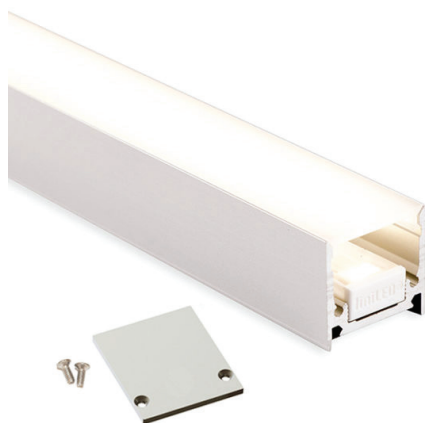

PROJECT	
TYPE	
NOTES	

LINILED AERIS 20

LED

BY TRIOLIGHT

PRODUCT NAME	liniLED Aeris 20	
DESIGNER	Triolight	
MANUFACTURER	Triolight	
PRODUCT CODE	1m: 105-10710 (Profile) 105-10800 (Cover)	2m: 105-10711 (Profile) 105-10801 (Cover)
	3m: 105-10712 (Profile) 105-10802 (Cover)	4m: 105-10713 (Profile) 105-10803 (Cover)
CATEGORY	LED	
MATERIAL	Aluminium	
COMPATIBLE CASAMBI DEVICES	71-CAS24V (BasicDIM 24V Wireless 4ch) 71-CAS24V150 (BasicDIM Driver 24V 150W) 71-CAS24V100 (BasicDIM Driver 24V 100W) 71-CAS24V60 (BasicDIM Driver 24V 60W) 71-CAS24V35 (BasicDIM Driver 24V 35W)	

LIGHT SOURCE	LED	
IP	40/67	
FINISHES	Anodised and Diffused	
DIMENSIONS	Profile 20.2 (W) x 19 (H) mm 20.2 (W) x 37.5 (H) mm	Cover 19.2 (W) x 4.4 (H) mm 20.2 (W) x 19.4 (H) mm
ORIGIN	Netherlands	
WARRANTY	100% within year 1 and year 2 after delivery 80% in year 3 60% in year 4 40% in year 5	