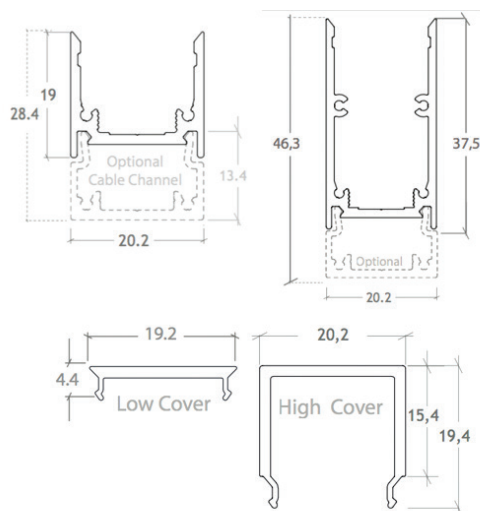

PROJECT	
TYPE	
NOTES	

LINILED AERIS 20

LED

BY TRIOLIGHT

PRODUCT NAME	liniLED Aeris 20	
DESIGNER	Triolight	
MANUFACTURER	Triolight	
PRODUCT CODE	1m: 105-10710 (Profile) 105-10800 (Cover)	2m: 105-10711 (Profile) 105-10801 (Cover)
	3m: 105-10712 (Profile) 105-10802 (Cover)	4m: 105-10713 (Profile) 105-10803 (Cover)
CATEGORY	LED	
MATERIAL	Aluminium	
COMPATIBLE CASAMBI DEVICES	71-CAS24V (BasicDIM 24V Wireless 4ch) 71-CAS24V150 (BasicDIM Driver 24V 150W) 71-CAS24V100 (BasicDIM Driver 24V 100W) 71-CAS24V60 (BasicDIM Driver 24V 60W) 71-CAS24V35 (BasicDIM Driver 24V 35W)	

LIGHT SOURCE	LED	
IP	40/67	
FINISHES	Anodised and Diffused	
DIMENSIONS	Profile 20.2 (W) x 19 (H) mm 20.2 (W) x 37.5 (H) mm	Cover 19.2 (W) x 4.4 (H) mm 20.2 (W) x 19.4 (H) mm
ORIGIN	Netherlands	
WARRANTY	100% within year 1 and year 2 after delivery 80% in year 3 60% in year 4 40% in year 5	