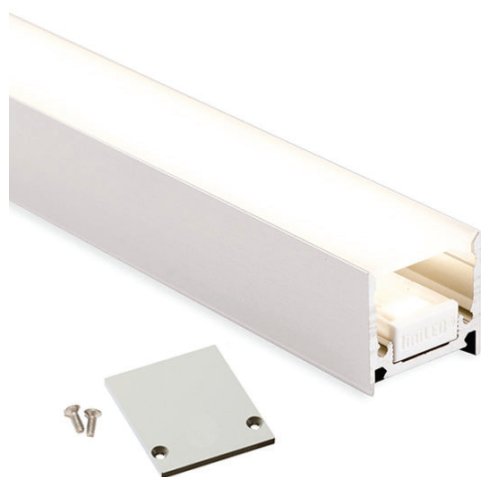

## LINILED AERIS 20

LED

BY TRIOLIGHT

<b>PRODUCT NAME</b>	liniLED Aeris 20	
<b>DESIGNER</b>	Triolight	
<b>MANUFACTURER</b>	Triolight	
<b>PRODUCT CODE</b>	1m: 105-10710 (Profile) 105-10800 (Cover)	2m: 105-10711 (Profile) 105-10801 (Cover)
	3m: 105-10712 (Profile) 105-10802 (Cover)	4m: 105-10713 (Profile) 105-10803 (Cover)
<b>CATEGORY</b>	LED	
<b>MATERIAL</b>	Aluminium	

<b>LIGHT SOURCE</b>	LED	
<b>IP</b>	40/67	
<b>FINISHES</b>	Anodised and Diffused	
<b>DIMENSIONS</b>	Profile 20.2 (W) x 19 (H) mm 20.2 (W) x 37.5 (H) mm	Cover 19.2 (W) x 4.4 (H) mm 20.2 (W) x 19.4 (H) mm
<b>ORIGIN</b>	Netherlands	
<b>WARRANTY</b>	100% within year 1 and year 2 after delivery 80% in year 3 60% in year 4 40% in year 5	