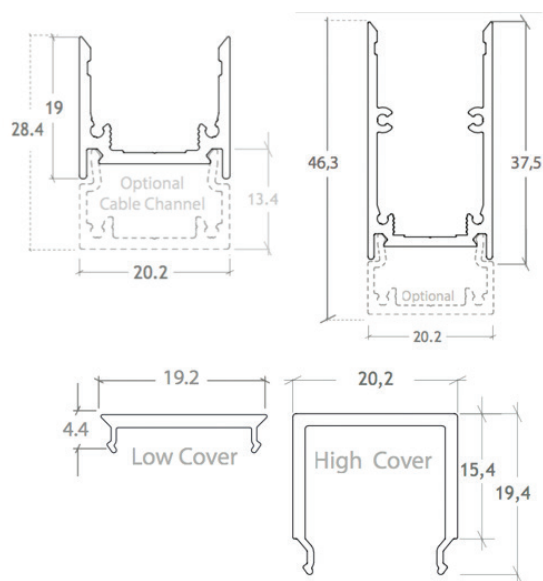

## LINILED AERIS 20

LED

BY TRIOLIGHT

<b>PRODUCT NAME</b>	liniLED Aeris 20	
<b>DESIGNER</b>	Triolight	
<b>MANUFACTURER</b>	Triolight	
<b>PRODUCT CODE</b>	1m: 105-10710 (Profile) 105-10800 (Cover)	2m: 105-10711 (Profile) 105-10801 (Cover)
	3m: 105-10712 (Profile) 105-10802 (Cover)	4m: 105-10713 (Profile) 105-10803 (Cover)
<b>CATEGORY</b>	LED	
<b>MATERIAL</b>	Aluminium	

<b>LIGHT SOURCE</b>	LED	
<b>IP</b>	40/67	
<b>FINISHES</b>	Anodised and Diffused	
<b>DIMENSIONS</b>	Profile 20.2 (W) x 19 (H) mm 20.2 (W) x 37.5 (H) mm	Cover 19.2 (W) x 4.4 (H) mm 20.2 (W) x 19.4 (H) mm
<b>ORIGIN</b>	Netherlands	
<b>WARRANTY</b>	100% within year 1 and year 2 after delivery 80% in year 3 60% in year 4 40% in year 5	