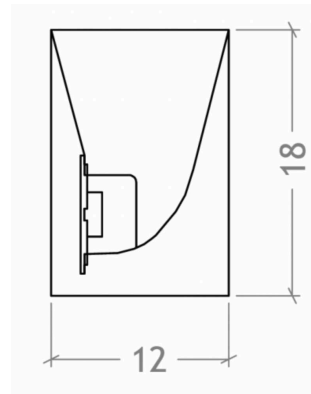

radiantlighting

LINILED SIDE DIFFUSE

LED

BY TRIOLIGHT

| | |
|---------|--|
| PROJECT | |
| TYPE | |
| NOTES | |

| | |
|-----------------------------------|---|
| PRODUCT NAME | liniLED Side Diffuse |
| DESIGNER | Triolight |
| MANUFACTURER | Triolight |
| PRODUCT CODE | 105-11821 (Warm White 3000K) 105-11802 (Cool White 4000K) |
| CATEGORY | LED |
| MATERIAL | LED |
| LIGHT SOURCE | 7.0 W/m (3000K) 8.6W/m (4000K) |
| LUMEN OUTPUT | 101 lm/m (3000K) 116 lm/w (4000K) |
| COMPATIBLE CASAMBI DEVICES | 71-CAS24V (BasicDIM 24V Wireless 4ch) 71-CAS24V150 (BasicDIM Driver 24V 150W) 71-CAS24V100 (BasicDIM Driver 24V 100W) 71-CAS24V60 (BasicDIM Driver 24V 60W) 71-CAS24V35 (BasicDIM Driver 24V 35W) |

| | |
|-------------------|---|
| FINISHES | Warm White 3000K Cool White 4000K |
| DIMENSIONS | 12 (L) x 18 (H) mm Max Connection length 10m Section length 5cm |
| IP | 68 |
| ORIGIN | The Netherlands |
| WARRANTY | 100% within year 1 and year 2 after delivery 80% in year 3 60% in year 4 40% in year 5 |