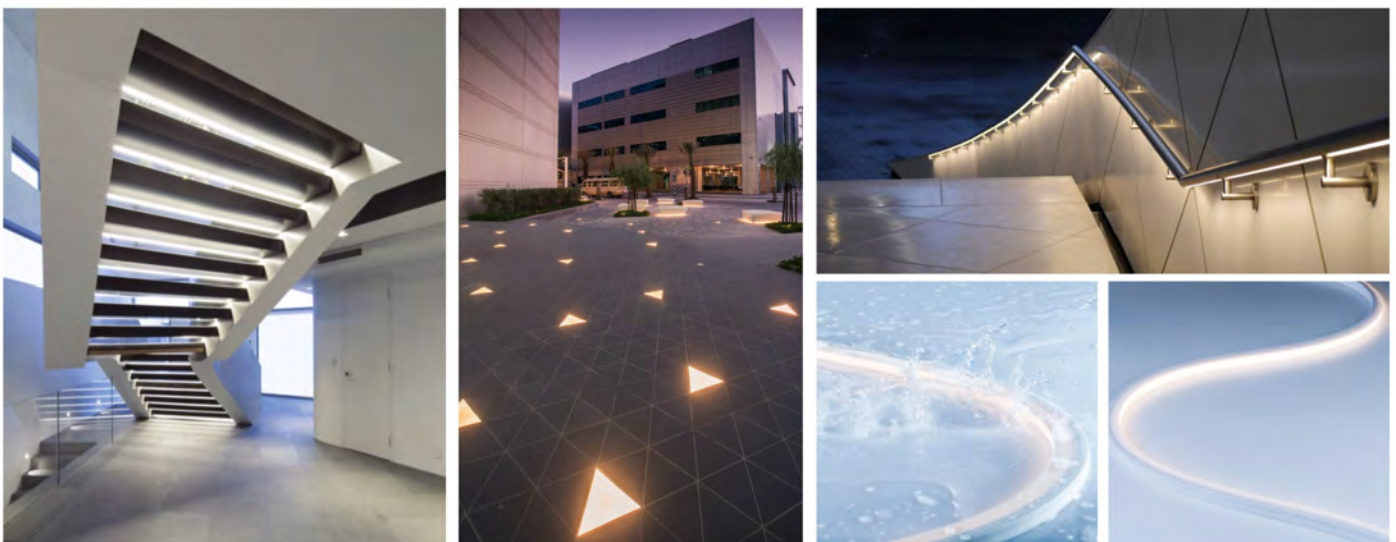

radiantlighting

LINILED/TRIOLIGHT

Brand Summary

Country of Origin: The Netherlands.

Product Specialisation: LED Strip lighting, recessed lighting, colour changing LED's and accessories.

Areas of use: Interior and exterior.

Introduction: Triolight was founded in 2000 and is known worldwide as the manufacturer of the high quality, European liniLED® System. Their company offers innovative and leading (LED) lighting solutions to clients in sectors, such as: maritime, architecture, infrastructure, construction, health, hospitality and retail. With a large network of architects, lighting designers and planners, they are active in more than 40 countries around the world.

Style: As the liniLED system can be applied both indoors and outdoors, it is ideal for high-end projects in various sectors such as maritime, architectural, infrastructure, construction and the entertainment industry.

What makes them unique: It is liniLED's mission to globally realise linear (LED) lighting solutions for projects that require tailor made solutions. liniLED is known for all high quality, non-standard designs. In a market with so many suppliers, they distinguish themselves by offering 'modular outdoor solutions'.

PERTH

T +61 08 9240 2227
F +61 08 9240 1178
E sales@radiantlighting.com.au

SYDNEY

T 1300 438 609
F 1300 438 610
E sydney@radiantlighting.com.au

MELBOURNE

T 1300 438 609
F 1300 438 610
E melbourne@radiantlighting.com.au

BRISBANE

T 1300 438 609
F 1300 438 610
E brisbane@radiantlighting.com.au