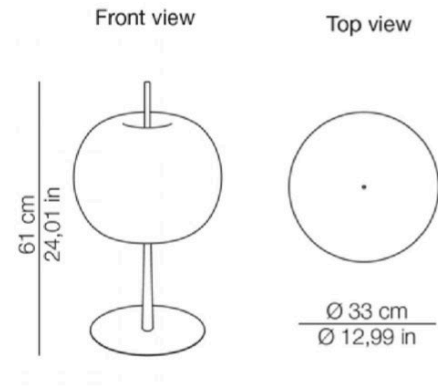

## KUSHI TABLE XL

TABLE

BY KUNDALINI

<b>PROJECT</b>	
<b>TYPE</b>	
<b>NOTES</b>	

<b>PRODUCT NAME</b>	Kushi Table XL
<b>DESIGNER</b>	Alberto Saggia & Valerio Sommella
<b>MANUFACTURER</b>	Kundalini
<b>PRODUCT CODE</b>	4-223105N (Black) 4-223105O (Brass) 4-223105R (Copper)
<b>CATEGORY</b>	Table
<b>MATERIAL</b>	Metallic Body / Glass

<b>LIGHT SOURCE</b>	2x E27 15W
<b>FINISHES</b>	Black / Brass / Copper
<b>DIMENSIONS</b>	Ø 33 x 60 (H) cm
<b>IP</b>	20
<b>ORIGIN</b>	Italy
<b>WARRANTY</b>	2 Years
<b>DIMMABLE</b>	Yes - dimmer included