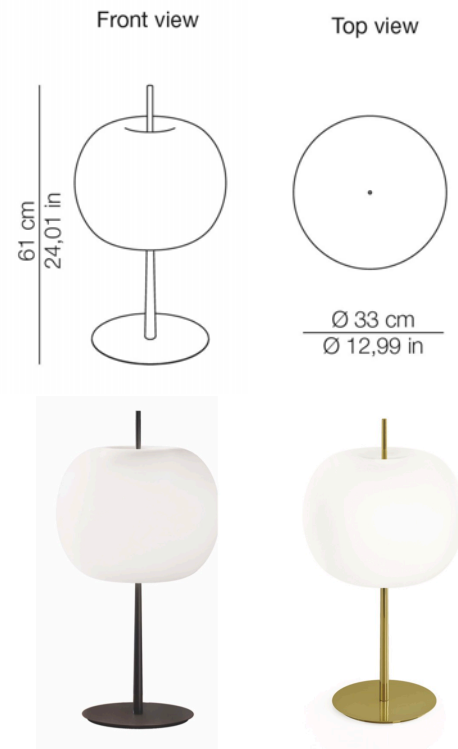

radiantlighting

KUSHI TABLE XL

TABLE

BY KUNDALINI

PROJECT	
TYPE	
NOTES	

PRODUCT NAME	Kushi TABLE XL
DESIGNER	Alberto Saggia & Valerio Sommella
MANUFACTURER	Kundalini
PRODUCT CODE	4-223105N - BLACK 4-223105O - BRASS 4-223105R - COPPER
CATEGORY	Table
MATERIAL	Metallic Body / Glass

LIGHT SOURCE	2x E27 (15W)
FINISHES	Black / Brass / Copper
DIMENSIONS	Ø 33 x 60 (H) cm
IP	20
ORIGIN	Italy
WARRANTY	2 Years

PERTH
T +61 08 9240 1008
F +61 08 9240 1178
sales@radiantlighting.com.au

SYDNEY
T 1300 438 609
F 1300 438 610
sydney@radiantlighting.com.au