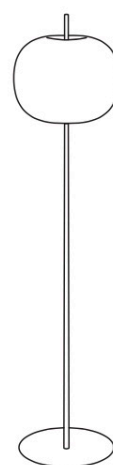

| | |
|----------------|--|
| PROJECT | |
| TYPE | |
| NOTES | |

KUSHI FLOOR XL

FLOOR

BY KUNDALINI

Front view

Top view

Ø 43 cm
Ø 16,92 in

| | | | |
|---------------------|---|---------------------|------------------------|
| PRODUCT NAME | Kushi Floor XL | LIGHT SOURCE | 1 x 15W LED (E27) |
| DESIGNER | Alberto Saggia & Valerio Sommella | FINISHES | Black / Brass / Copper |
| MANUFACTURER | Kundalini | DIMENSIONS | Ø 43 x 185 (H) cm |
| PRODUCT CODE | 4-K219105N (Black) 4-K219105O (Brass) 4-K219105R (Copper) | IP | 20 |
| CATEGORY | Floor | ORIGIN | Italy |
| MATERIAL | Metallic Body / Glass | WARRANTY | 2 Years |
| | | DIMMABLE | Yes - dimmer included |