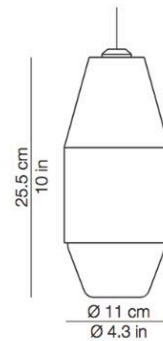

PROJECT	
TYPE	
NOTES	

YUMA

SUSPENSION

BY KUNDALINI

PRODUCT NAME	Yuma
DESIGNER	David Pompa
MANUFACTURER	Kundalini
CATEGORY	Suspension
MATERIAL	Metal Body / Glass Diffuser
PRODUCT CODE	4-370310EU
DIMMABLE	Dependant on bulb

LIGHT SOURCE	Fluro 1x max 30W E27 or LED 1 x 16W E27
FINISHES	Brass
DIMENSIONS	Ø 110 x 255 (H) mm
IP	20
ORIGIN	Italy
WARRANTY	2 Years