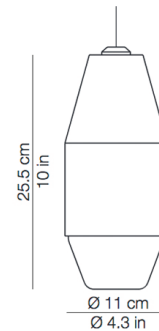

PROJECT	
TYPE	
NOTES	

YUMA

SUSPENSION

BY KUNDALINI

PRODUCT NAME	Yuma
DESIGNER	David Pompa
MANUFACTURER	Kundalini
CATEGORY	Suspension
MATERIAL	Metal Body / Glass Diffuser
PRODUCT CODE	4-370310EU

LIGHT SOURCE	Fluro 1x max 30W E27 or LED 1 x 16W E27
FINISHES	Brass
DIMENSIONS	Ø 110 x 255 (H) mm
IP	20
ORIGIN	Italy
WARRANTY	2 Years