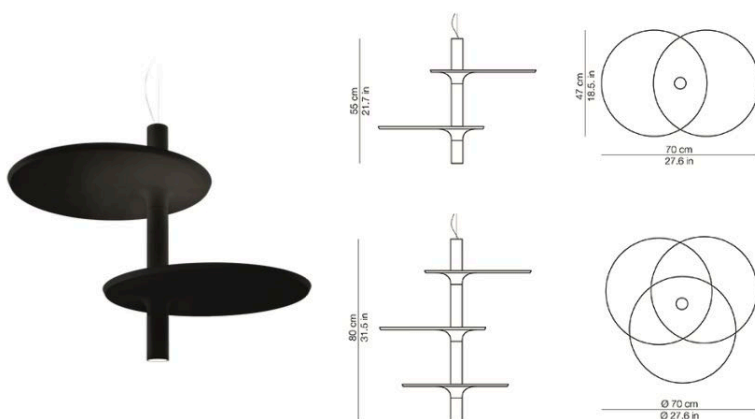

PROJECT	
TYPE	
NOTES	

VICTORIA

SUSPENSION

BY KUNDALINI

PRODUCT NAME	Victoria
DESIGNER	Alberto Saggia & Valerio Sommella
MANUFACTURER	Kundalini
CATEGORY	Suspension
MATERIAL	Matt Varnished Metal - Body Satin Methacrylate - Diffusers
PRODUCT CODE	Victoria: 4-360305B (White) 4-360305N (Black) Victoria XL: 4-361305B (White) 4-361305N (Black)
DIMMABLE	Phase Cut Dimming

LIGHT SOURCE	Victoria: LED, 2700K (2 x 30W + 1 x 4.8W) Victoria XL: LED, 2700K (3 x 30W + 1 x 4.8W)
LUMENS	Victoria: 5900 Victoria XL: 8600
FINISHES	Black / White
IP	20
DIMENSIONS	Victoria L: 70 x W 47 x H 55 cm, disc Ø 47 cm Victoria XL: 70 x H 80 cm, disc Ø 47 cm
ORIGIN	Italy
WARRANTY	2 Years