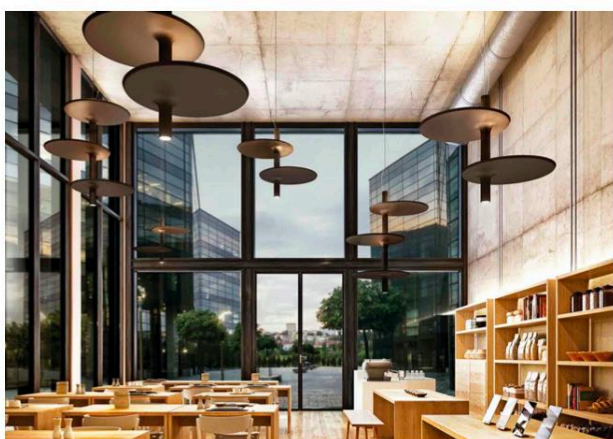

PROJECT	
TYPE	
NOTES	

VICTORIA

SUSPENSION

BY KUNDALINI

PRODUCT NAME	Victoria
DESIGNER	Alberto Saggia & Valerio Sommella
MANUFACTURER	Kundalini
CATEGORY	Suspension
MATERIAL	Matt Varnished Metal - Body Satin Methacrylate - Diffusers
PRODUCT CODE	Victoria: 4-360305B (White) 4-360305N (Black) Victoria XL: 4-361305B (White) 4-361305N (Black)
DIMMABLE	Phase Cut Dimming

LIGHT SOURCE	Victoria: LED, 2700K (2 x 30W + 1 x 4.8W) Victoria XL: LED, 2700K (3 x 30W + 1 x 4.8W)
LUMENS	Victoria: 5900 Victoria XL: 8600
FINISHES	Black / White
IP	20
DIMENSIONS	Victoria L: 70 x W 47 x H 55 cm, disc Ø 47 cm Victoria XL: 70 x H 80 cm, disc Ø 47 cm
ORIGIN	Italy
WARRANTY	2 Years