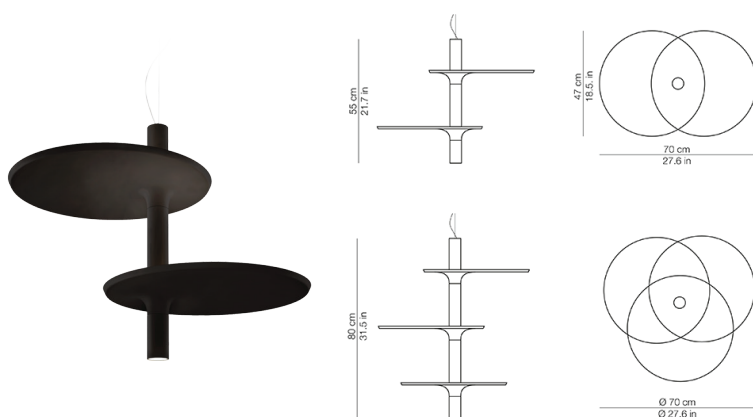

## VICTORIA

### SUSPENSION

BY KUNDALINI

<b>PRODUCT NAME</b>	Victoria
<b>DESIGNER</b>	Alberto Saggia & Valerio Sommella
<b>MANUFACTURER</b>	Kundalini
<b>CATEGORY</b>	Suspension
<b>MATERIAL</b>	Matt Varnished Metal - Body Satin Methacrylate - Diffusers
<b>PRODUCT CODE</b>	Victoria: 4-360305B Victoria XL: 4-361305B Victoria XL: 4-361305N

<b>LIGHT SOURCE</b>	Victoria: LED, 2700K (2x30W + 1x4.8W) Victoria XL: LED, 2700K (3x30W + 1x4.8W)
<b>LUMENS</b>	Victoria: 5900 Victoria XL: 8600
<b>FINISHES</b>	Black / White
<b>IP</b>	20
<b>DIMENSIONS</b>	Victoria: L 70 x W 47 x H 55 cm, disc Ø 47 cm Victoria XL: 70 x H 80 cm, disc Ø 47 cm
<b>ORIGIN</b>	Italy
<b>WARRANTY</b>	2 Years