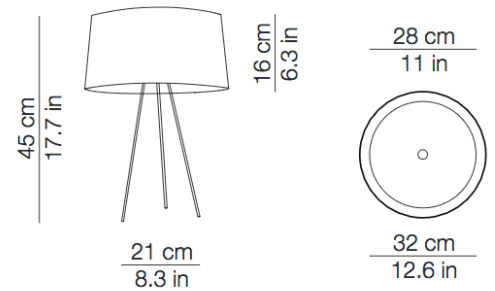

radiantlighting

PROJECT	
TYPE	
NOTES	

TRIPOD TABLE

TABLE

BY KUNDALINI

PRODUCT NAME	Tripod Table	LIGHT SOURCE	Fluorescent: 3 x 12W E14 candle LED: 3 x 6W E14 candle
DESIGNER	Christophe Pillet	FINISHES	White / Ecu / Mocha
MANUFACTURER	Kundalini	IP	20
CATEGORY	Table	DIMENSIONS	Ø 32 x 46 (H) cm
MATERIAL	Metal / Fabric	ORIGIN	Italy
PRODUCT CODE	4-K946BIEU (White) *Other colour codes available upon request	WARRANTY	2 Years
DIMMABLE	No		