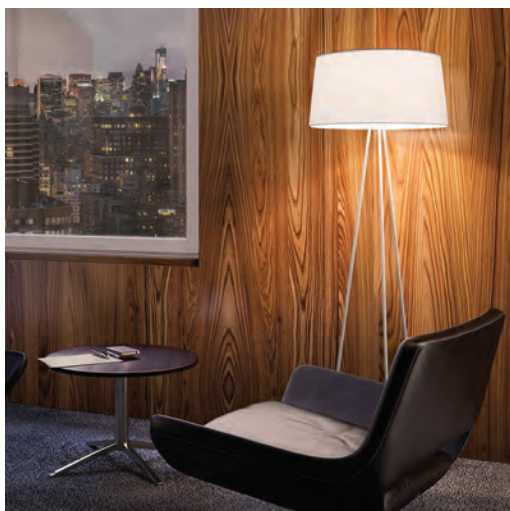

## TRIPOD FLOOR

**FLOOR**

BY KUNDALINI

<b>PRODUCT NAME</b>	Tripod Floor	<b>LIGHT SOURCE</b>	Fluorescent: 3 x 21W E14 LED: 3 x 16W E14
<b>DESIGNER</b>	Christophe Pillet	<b>FINISHES</b>	White / Ecu / Mocha
<b>MANUFACTURER</b>	Kundalini	<b>IP</b>	20
<b>CATEGORY</b>	Floor	<b>DIMENSIONS</b>	Ø 55 x 175 (H) cm
<b>MATERIAL</b>	Metal / Fabric	<b>ORIGIN</b>	Italy
<b>PRODUCT CODE</b>	4-K947BIEU (White) 4-947BEEU (Ecu) 4-947MOEU (Mocha)	<b>WARRANTY</b>	2 Years
<b>DIMMABLE</b>	Dimmer included		