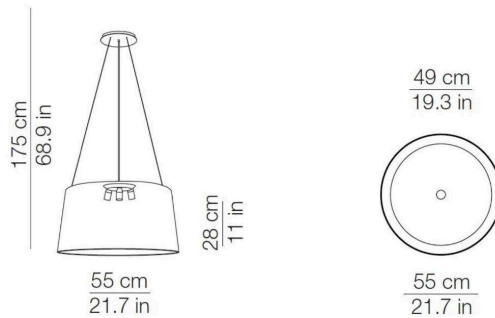

radiantlighting

PROJECT	
TYPE	
NOTES	

TRIPOD SUSPENSION

SUSPENSION

BY KUNDALINI

PRODUCT NAME	Tripod Suspension
DESIGNER	Christophe Pillet
MANUFACTURER	Kundalini
CATEGORY	Floor
MATERIAL	Metal / Fabric
PRODUCT CODE	4-223945ECEU (Ecru) 4-223945BIEU (White) <i>*Mocha code available upon request</i>
DIMMABLE	Dependant on bulb

LIGHT SOURCE	3 x 20W E27
FINISHES	White Ecru Mocha
IP	20
DIMENSIONS	Ø 55 x 28 (shade H) cm (175 cm total H)
ORIGIN	Italy
WARRANTY	2 Years