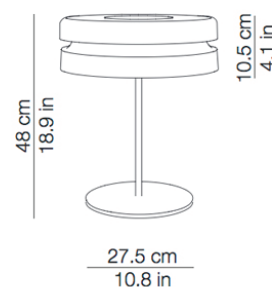

PROJECT	
TYPE	
NOTES	

TORIC

TABLE

BY KUNDALINI

PRODUCT NAME	Toric
DESIGNER	Patrick Norguet
MANUFACTURER	Kundalini
CATEGORY	Table
MATERIAL	Metal
PRODUCT CODE	4-K954BNEU (White/Black) *other code available upon request

LIGHT SOURCE	Fluro 4 x 12W E14 / LED 4 x 6W E14
FINISHES	Black / White White / Orange
IP	20
DIMENSIONS	38 x 48 (H) cm
ORIGIN	Italy
WARRANTY	2 Years