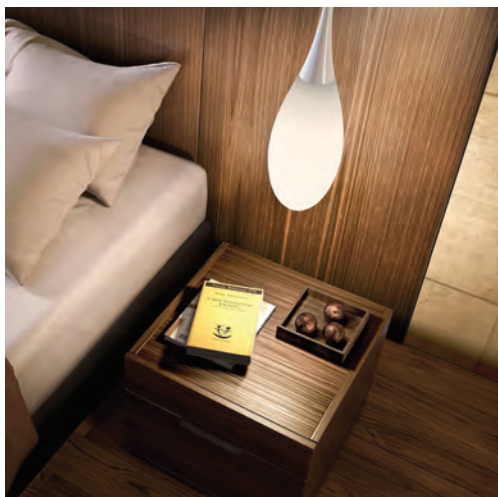

## SPILLO SUSPENSION

**SUSPENSION**

BY KUNDALINI

<b>PRODUCT NAME</b>	Spillo Suspension
<b>DESIGNER</b>	Constantin Wortmann
<b>MANUFACTURER</b>	Kundalini
<b>CATEGORY</b>	Suspension
<b>MATERIAL</b>	Rotational-moulded polyethylene diffuser Powder-coated metal structure & base
<b>PRODUCT CODE</b>	Indoor: 4-232135EU Outdoor: 4-232135IPEU
<b>DIMMABLE</b>	Dependant on bulb

<b>LIGHT SOURCE</b>	Fluro 1 x 21W - E27 - max Ø 50mm LED 1 x 6W E27 - max Ø 50mm
<b>FINISHES</b>	White
<b>IP</b>	Indoor: 20 Outdoor: 65
<b>DIMENSIONS</b>	Ø 18 x 67 (H) cm
<b>ORIGIN</b>	Italy
<b>WARRANTY</b>	2 Years