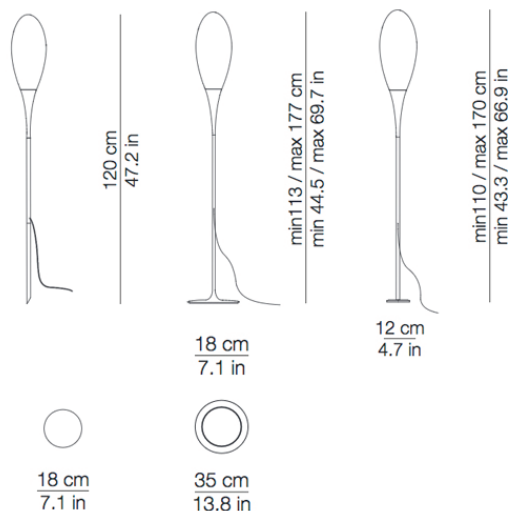

## SPILLO FLOOR OUTDOOR

OUTDOOR

BY KUNDALINI

<b>PROJECT</b>	
<b>TYPE</b>	
<b>NOTES</b>	

<b>PRODUCT NAME</b>	Spillo Floor Outdoor
<b>DESIGNER</b>	Constantin Wortmann
<b>MANUFACTURER</b>	Kundalini
<b>CATEGORY</b>	Floor & Outdoor
<b>MATERIAL</b>	Rotational-moulded polyethylene diffuser Powder-coated metal structure & base Orange neophrene cord
<b>PRODUCT CODE</b>	Peg: 4-232134IPEU Floor: 4-K232134EU Fix: 4-K232134IPEU
<b>DIMMABLE</b>	No

<b>LIGHT SOURCE</b>	Fluro - 1 x 21W E27 LED - 1 x 6W E27
<b>FINISHES</b>	White
<b>IP</b>	65
<b>DIMENSIONS</b>	Peg: Ø 18 x 120 (H) cm Floor: Ø 35 x 113/177 (H) cm Fix: Ø 18 x 110/170 (H) cm
<b>ORIGIN</b>	Italy
<b>WARRANTY</b>	2 Years