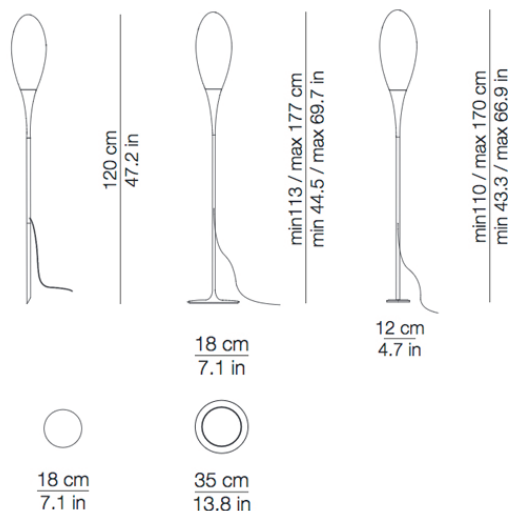

SPILLO FLOOR OUTDOOR OUTDOOR

BY KUNDALINI

PROJECT	
TYPE	
NOTES	

PRODUCT NAME	Spillo Floor Outdoor
DESIGNER	Constantin Wortmann
MANUFACTURER	Kundalini
CATEGORY	Floor & Outdoor
MATERIAL	Rotational-moulded polyethylene diffuser Powder-coated metal structure & base Orange neophrene cord
PRODUCT CODE	Peg: 4-232134IPEU Floor: 4-K232134EU Fix: 4-K232134IPEU

LIGHT SOURCE	Fluro - 1 x 21W E27 LED - 1 x 6W E27
FINISHES	White
IP	65
DIMENSIONS	Peg: Ø 18 x 120 (H) cm Floor: Ø 35 x 113/177 (H) cm Fix: Ø 18 x 110/170 (H) cm
ORIGIN	Italy
WARRANTY	2 Years