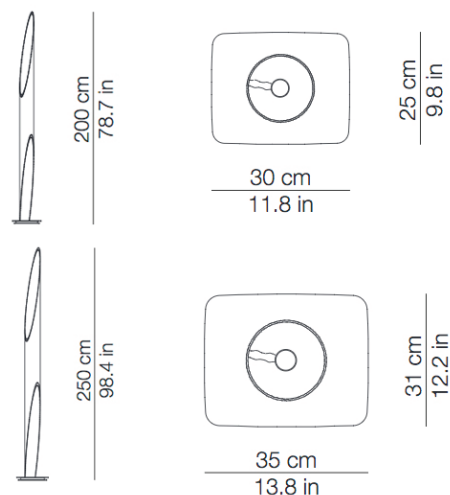

PROJECT	
TYPE	
NOTES	

SHAKTI FLOOR

FLOOR

BY KUNDALINI

PRODUCT NAME	Shakti Floor
DESIGNER	Marzio Rusconi Clerici
MANUFACTURER	Kundalini
CATEGORY	Floor
MATERIAL	Coextruded and laser cut Plexiglass
PRODUCT CODE	<table border="0"> <tr> <td> Ø 200: 4-KCR110AREU (Orange) 4-KCR110BIEU (White) 4-KCR110REU (Red) 4-KCR110FUEU (Fuchsia) </td> <td> Ø 250: 4-KCR111AREU (Orange) 4-KCR111BIEU (White) 4-KCR111REU (Red) 4-KCR111FUEU (Fuchsia) </td> </tr> <tr> <td> Ø 200 LED: 4-KCR110AREULED (Orange) 4-KCR110BIEULED (White) 4-KCR110REULED (Red) 4-KCR110FUEULED (Fuchsia) </td> <td> Ø 250 LED: 4-KCR111AREULED (Orange) 4-KCR111BIEULED (White) 4-KCR111REULED (Red) 4-KCR111FUEULED (Fuchsia) </td> </tr> </table>

LIGHT SOURCE	Ø 200: Fluorescent 2 x 20W E27 or LED 2 x 16W E2 Ø 250: Fluorescent 2 x 25W E27 or LED 2 x 16W E27
FINISHES	Orange / White / Red / Fuchsia
IP	20
DIMENSIONS	200 (H) x 25 (L) x 30 (W) cm 250 (H) x 25 (L) x 30 (W) cm
ORIGIN	Italy
WARRANTY	2 Years
DIMMABLE	Dimmer included