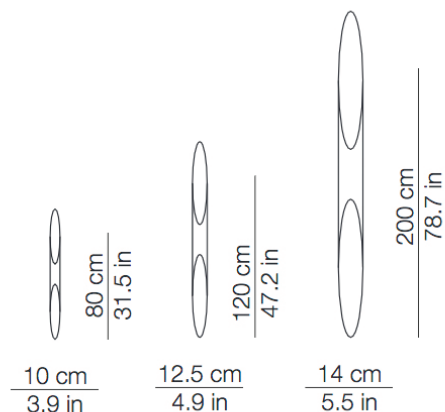

SHAKTI WALL

WALL

BY KUNDALINI

| | |
|----------------|--|
| PROJECT | |
| TYPE | |
| NOTES | |

| | | | | |
|---------------------|--|--|---------------------|---|
| PRODUCT NAME | Shakti Wall | | LIGHT SOURCE | Ø 80: Fluorescent 1 x 7W E27 or LED 1 x 16W E27 Ø 120: Fluorescent 1 x 11W E27 or LED 1 x 16W E27 Ø 200: Fluorescent 2 x 21W E27 or LED 2 x 16W E27 |
| DESIGNER | Marzio Rusconi Clerici | | FINISHES | Orange / White / Red / Fuschsia |
| MANUFACTURER | Kundalini | | IP | 20 |
| CATEGORY | Wall | | DIMENSIONS | Ø 10 x 80 (H) cm Ø 12.5 x 120 (H) cm Ø 14 x 200 (H) cm |
| MATERIAL | Coextruded and laser cut Plexiglass | | ORIGIN | Italy |
| PRODUCT CODE | Ø 80: 4-035341AREU (Orange) 4-035341BIEU (White) 4-035341REU (Red) Ø 4-035341FUEU (Fuschsia) | Ø 80 LED: 4-035341AREULED (Orange) 4-035341BIEULED (White) 4-035341REULED (Red) Ø 4-035341FUEULED (Fuschsia) | WARRANTY | 2 Years |
| | Ø 120: 4-035342AREU (Orange) 4-035342BIEU (White) 4-035342REU (Red) 4-035342FUEU (Fuschsia) | Ø 120 LED: 4-035342AREULED (Orange) 4-035342BIEULED (White) 4-035342REULED (Red) 4-035342FUEULED (Fuschsia) | | |
| | Ø 200: 4-035654AREU (Orange) 4-035654BIEU (White) 4-035654REU (Red) 4-035654FUEU (Fuschsia) | Ø 200 LED: 4-035654AREULED (Orange) 4-035654BIEULED (White) 4-035654REULED (Red) 4-035654FUEULED (Fuschsia) | | |