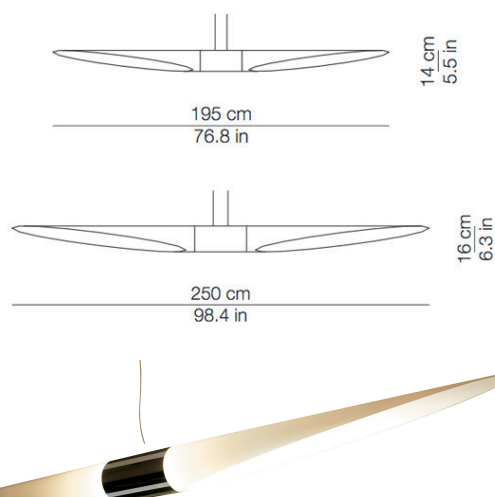

## SHAKTI SKY

SUSPENSION

BY KUNDALINI

<b>PRODUCT NAME</b>	Shakti Sky	<b>LIGHT SOURCE</b>	Fluorescent 2 x 23W E27 or LED 2 x 14W E27
<b>DESIGNER</b>	Marzio Rusconi Clerici	<b>FINISHES</b>	Orange / White / Red / Fuchsia
<b>MANUFACTURER</b>	Kundalini	<b>IP</b>	20
<b>CATEGORY</b>	Suspension	<b>DIMENSIONS</b>	Ø 14 x 195 (H) cm Ø 16 x 250 (H) cm
<b>MATERIAL</b>	Coextruded and laser cut Plexiglass / Steel Frame	<b>ORIGIN</b>	Italy
<b>PRODUCT CODE</b>	Ø 200: 4-035337AREU (Orange)    4-035337AREULED (Orange) 4-035337BIEU (White)    4-035337BIEULED (White) 4-035337REU (Red)    4-035337REULED (Red) 4-035337FUEU (Fuchsia)    4-035337FUEULED (Fuchsia)	<b>WARRANTY</b>	2 Years
	Ø 250: 4-035338AREU (Orange)    4-035338AREULED (Orange) 4-035338BIEU (White)    4-035338BIEULED (White) 4-035338REU (Red)    4-035338REULED (Red) 4-035338FUEU (Fuchsia)    4-035338FUEULED (Fuchsia)		