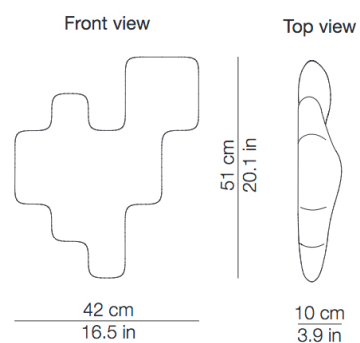

PROJECT	
TYPE	
NOTES	

PIXEL

WALL

BY KUNDALINI

PRODUCT NAME	Pixel
DESIGNER	Bakery Group
MANUFACTURER	Kundalini
CATEGORY	Wall
MATERIAL	Polyethylene
PRODUCT CODE	4-044128BIEU
DIMMABLE	Dependant on bulb

LIGHT SOURCE	Fluorescent 3 x 12W E14 or LED 3 x 6W E14
FINISHES	White
IP	20
DIMENSIONS	42 (L) x 51 (H) x 10 (W) cm
ORIGIN	Italy
WARRANTY	2 Years