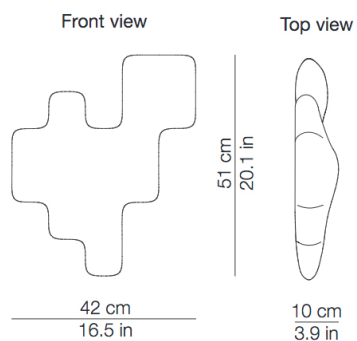

PROJECT	
TYPE	
NOTES	

PIXEL

WALL

BY KUNDALINI

PRODUCT NAME	Pixel
DESIGNER	Bakery Group
MANUFACTURER	Kundalini
CATEGORY	Wall
MATERIAL	Polyethylene
PRODUCT CODE	4-044128BIEU 4-044128BIEULED

LIGHT SOURCE	Fluorescent 3 x 12W E14 or LED 3 x 6W E14
FINISHES	White
IP	20
DIMENSIONS	42 (L) x 51 (H) x 10 (W) cm
ORIGIN	Italy
WARRANTY	2 Years