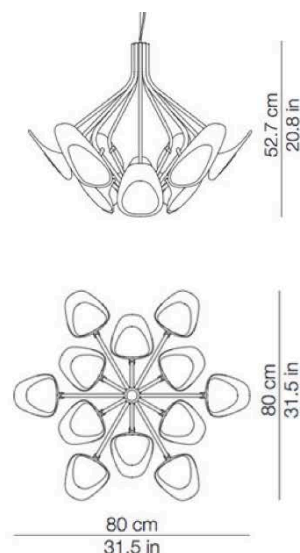

PROJECT	
TYPE	
NOTES	

PEACOCK

SUSPENSION

BY KUNDALINI

PRODUCT NAME	Peacock	LIGHT SOURCE	Board LED 12 x 4.5W 3000K
DESIGNER	Noe Duchaufour Lawrance	LUMENS	6000 lm
MANUFACTURER	Kundalini	FINISHES	White Brass
CATEGORY	Suspension	DIMENSIONS	Ø 80 x 52.7 (H) cm
MATERIAL	Steel Glass Shade	IP	20
PRODUCT CODE	4-080250B (White) 4-080250T (Brass)	ORIGIN	Italy
DIMMABLE	Not dimmable	WARRANTY	2 Years