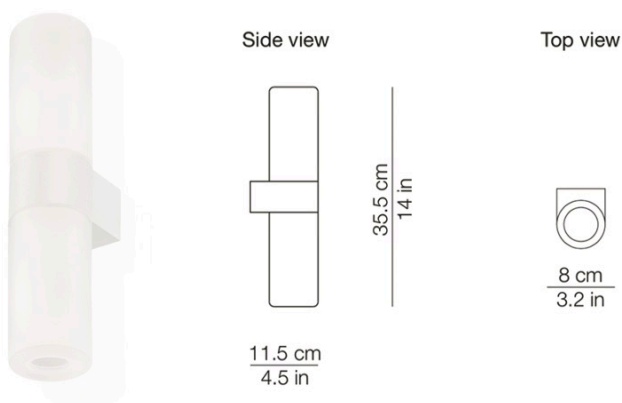

PROJECT	
TYPE	
NOTES	

PASTILLA

WALL

BY KUNDALINI

PRODUCT NAME	Pastilla
DESIGNER	Patricia Urquiola
MANUFACTURER	Kundalini
CATEGORY	Wall
MATERIAL	Acid Etched Glass Painted Metal
PRODUCT CODE	4-218970BIAEU
DIMMABLE	Dependant on bulb

LIGHT SOURCE	2 x 6W E14 LED
FINISHES	White
IP	20
DIMENSIONS	Ø 8 x 11.5 (W) x 35.5 (H) cm
ORIGIN	Italy
WARRANTY	2 Years