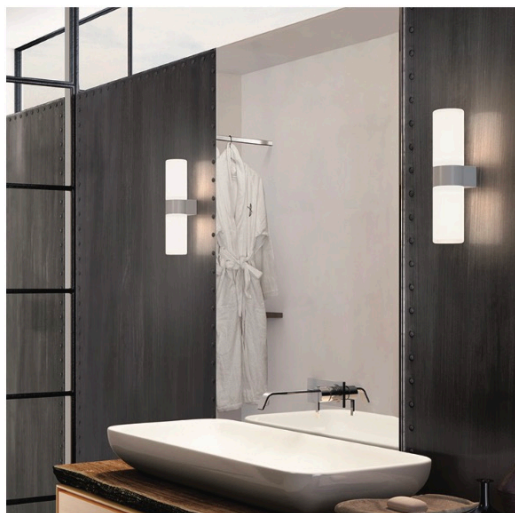

PROJECT	
TYPE	
NOTES	

PASTILLA

WALL

BY KUNDALINI

PRODUCT NAME	Pastilla
DESIGNER	Patricia Urquiola
MANUFACTURER	Kundalini
CATEGORY	Wall
MATERIAL	Acid Etched Glass Painted Metal
PRODUCT CODE	4-218970BIAEU
DIMMABLE	Dependant on bulb

LIGHT SOURCE	2 x 6W E14 LED
FINISHES	White
IP	20
DIMENSIONS	Ø 8 x 11.5 (W) x 35.5 (H) cm
ORIGIN	Italy
WARRANTY	2 Years