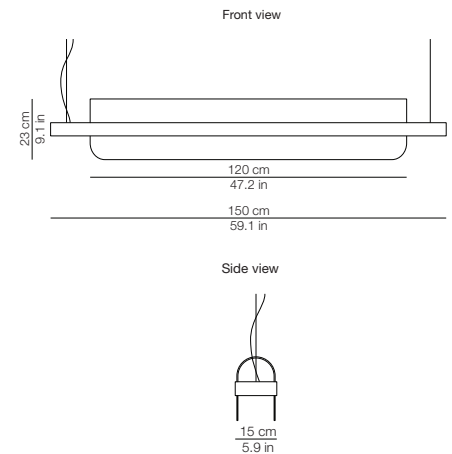

## NAMI SUSPENSION

SUSPENSION

BY KUNDALINI

<b>PRODUCT NAME</b>	Nami Suspension	<b>LIGHT SOURCE</b>	4 x 14W LED
<b>DESIGNER</b>	Alberto Saggia & Valerio Sommella	<b>FINISHES</b>	Brass / Black (Transparent glass diffuser on both)
<b>MANUFACTURER</b>	Kundalini	<b>DIMENSIONS</b>	150 (L) x 15 (W) x 23 (H) cm
<b>PRODUCT CODE</b>	4-405340 (Brass) 4-405340N (Black)	<b>IP</b>	20
<b>CATEGORY</b>	Suspension	<b>ORIGIN</b>	Italy
<b>MATERIAL</b>	Metal / Glass	<b>WARRANTY</b>	2 Years
<b>DIMMABLE</b>	No		