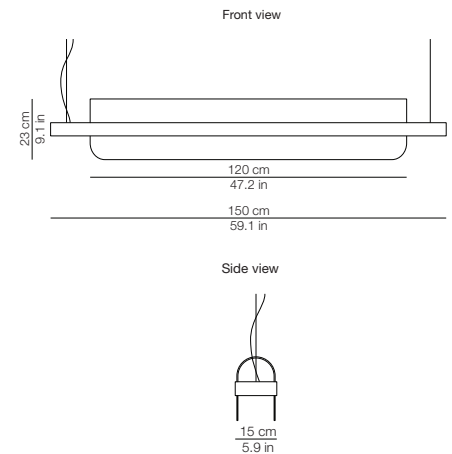

PROJECT	
TYPE	
NOTES	

NAMI

SUSPENSION

BY KUNDALINI

PRODUCT NAME	Nami	LIGHT SOURCE	4 x 14W LED
DESIGNER	Alberto Saggia & Valerio Sommella	FINISHES	Brass / Black (Transparent glass diffuser on both)
MANUFACTURER	Kundalini	DIMENSIONS	L 150 - W 15 - H 23
PRODUCT CODE	4-405340 (Brass) 4-405340N (Black)	IP	20
CATEGORY	Suspension	ORIGIN	Italy
MATERIAL	Metal / Glass	WARRANTY	2 Years