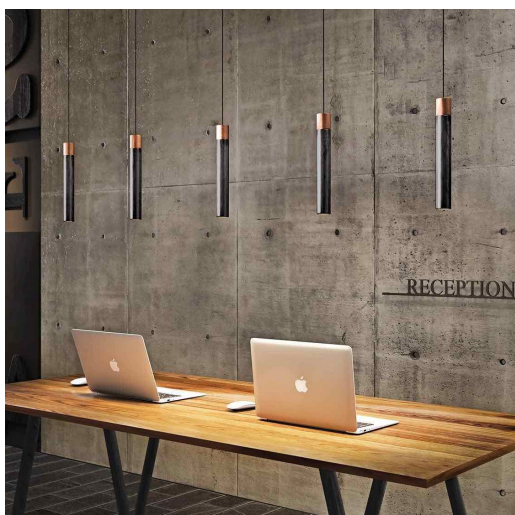

PROJECT	
TYPE	
NOTES	

MINIMAL

SUSPENSION

BY KUNDALINI

PRODUCT NAME	Minimal
DESIGNER	David Pompa
MANUFACTURER	Kundalini
CATEGORY	Suspension
MATERIAL	Ceramic Body / Metal Structure
PRODUCT CODE	4-380315R (Copper) 4-380315N (Black Nickel)
DIMMABLE	Yes

LIGHT SOURCE	1 x 3.15W LED
FINISHES	Copper / Black Nickel
DIMENSIONS	Ø 35 x 255 (H) mm
IP	20
ORIGIN	Italy
WARRANTY	2 Years