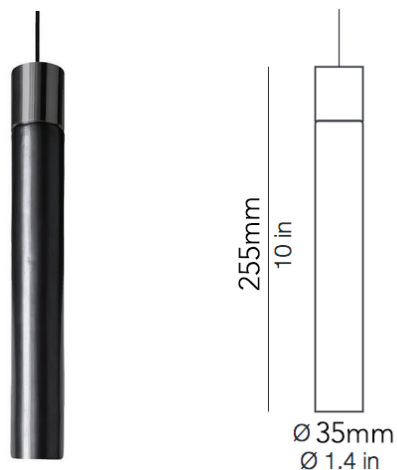

PROJECT	
TYPE	
NOTES	

MINIMAL

SUSPENSION

BY KUNDALINI

PRODUCT NAME	Minimal
DESIGNER	David Pompa
MANUFACTURER	Kundalini
CATEGORY	Suspension
MATERIAL	Ceramic Body / Metal Structure
PRODUCT CODE	4-380315R (Copper) 4-380315N (Black Nickel)
DIMMABLE	Yes

LIGHT SOURCE	1 x 3.15W LED
FINISHES	Copper / Black Nickel
DIMENSIONS	Ø 35 x 255 (H) mm
IP	20
ORIGIN	Italy
WARRANTY	2 Years