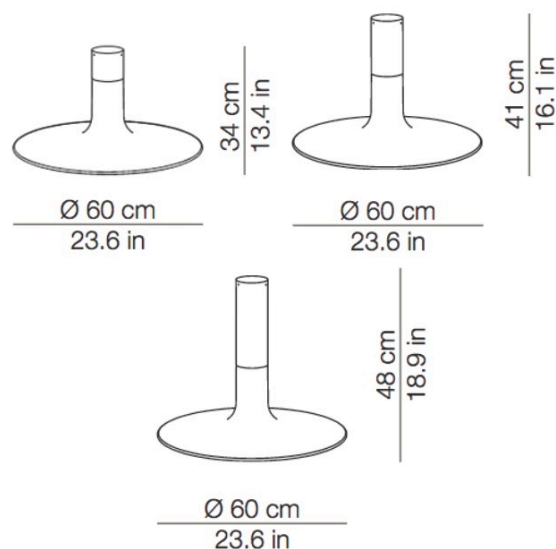

| | |
|----------------|--|
| PROJECT | |
| TYPE | |
| NOTES | |

LOUIS

SUSPENSION

BY KUNDALINI

| | |
|---------------------|--|
| PRODUCT NAME | Louis |
| DESIGNER | Studio 14 |
| PRODUCT CODE | 4-K075245 (34 H) 4-K075245M (41 H) 4-K075245L (48 H) |
| CATEGORY | Suspension |
| MATERIAL | Rotational-Moulded Polyethylene |
| MANUFACTURER | Kundalini |
| DIMMABLE | Dependant on bulb |

| | |
|---------------------|--|
| LIGHT SOURCE | 1 x 30W E27 (Fluorescent) or 1 x 10W E27 (LED) |
| FINISHES | White |
| DIMENSIONS | Ø 60 x 34 (H) cm Ø 60 x 41 (H) cm Ø 60 x 48 (H) cm |
| IP | 20 |
| ORIGIN | Italy |
| WARRANTY | 2 Years |