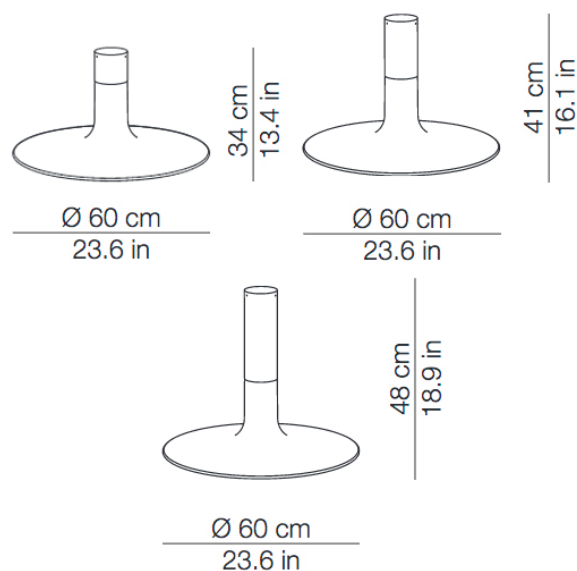

PROJECT	
TYPE	
NOTES	

LOUIS

SUSPENSION

BY KUNDALINI

PRODUCT NAME	Louis
DESIGNER	Studio 14
MANUFACTURER	Kundalini
CATEGORY	Suspension
MATERIAL	Rotational-Moulded Polyethylene
PRODUCT CODE	4-KO75245 4-KO75245M 4-KO75245L

LIGHT SOURCE	1 x 30W E27 (Fluorescent) or 1 x 10W E27 (LED)
FINISHES	White
DIMENSIONS	Ø 60 x 34 (H) cm Ø 60 x 41(H) cm Ø 60 x 48 (H) cm
IP	20
ORIGIN	Italy
WARRANTY	2 Years