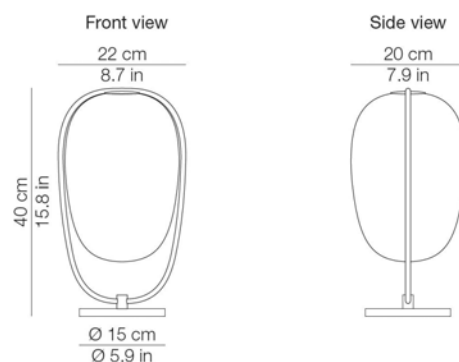

PROJECT	
TYPE	
NOTES	

LANNA TABLE

TABLE

BY KUNDALINI

PRODUCT NAME	Lanna Table
DESIGNER	Alberto Saggia & Valerio Sommella
MANUFACTURER	Kundalini
PRODUCT CODE	4-K385320 (Brass) 4-K385320N (Black)
CATEGORY	Table
MATERIAL	Metallic Body / Glass

LIGHT SOURCE	1x E27 (10W)
FINISHES	Brass / Black
DIMENSIONS	Ø 22 x 40 (H) cm
IP	20
ORIGIN	Italy
WARRANTY	2 Years