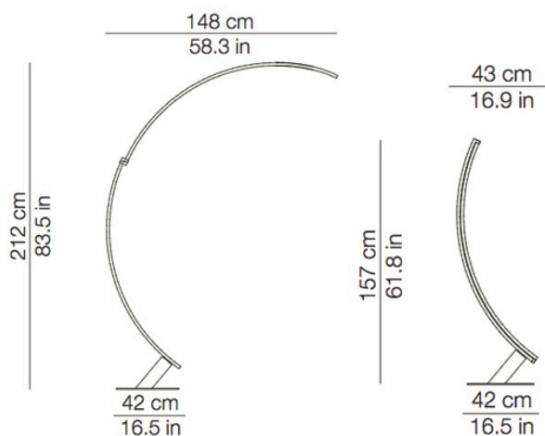

PROJECT	
TYPE	
NOTES	

KYUDO

FLOOR

BY KUNDALINI

PRODUCT NAME	Kyudo
DESIGNER	Hansandfranz
MANUFACTURER	Kundalini
CATEGORY	Floor
MATERIAL	Extruded Aluminium
PRODUCT CODE	4-K048133CREU (Chrome) 4-K048133BIEU (White) 4-K048133NEEU (Black) 4-K048133ROEU (Red)
DIMMABLE	Yes, dimmer included.

LIGHT SOURCE	LED 2 x 21.6W 3000K
LUMENS	4200 lm
FINISHES	Chrome / White / Black / Red
IP	20
DIMENSIONS	Ø 42 cm x L min 43 / max 148 x H min 157 / max 212 cm
ORIGIN	Italy
WARRANTY	2 Years