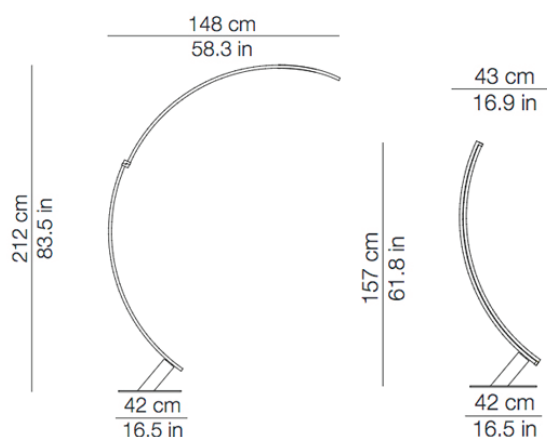

| | |
|----------------|--|
| PROJECT | |
| TYPE | |
| NOTES | |

KYUDO

FLOOR

BY KUNDALINI

| | |
|---------------------|---|
| PRODUCT NAME | Kyudo |
| DESIGNER | Hansandfranz |
| MANUFACTURER | Kundalini |
| CATEGORY | Floor |
| MATERIAL | Extruded Aluminium |
| PRODUCT CODE | 4-K048133CREU (Chrome) 4-K048133BIEU (White) 4-K048133NEEU (Black) 4-K048133ROEU (Red) |

| | |
|---------------------|---|
| LIGHT SOURCE | LED 2 x 21.6W 3000K |
| LUMENS | 4200 lm |
| FINISHES | Chrome / White / Black / Red |
| IP | 20 |
| DIMENSIONS | Ø 42 cm x L min 43 / max 148 x H min 157 / max 212 cm |
| ORIGIN | Italy |
| WARRANTY | 2 Years |