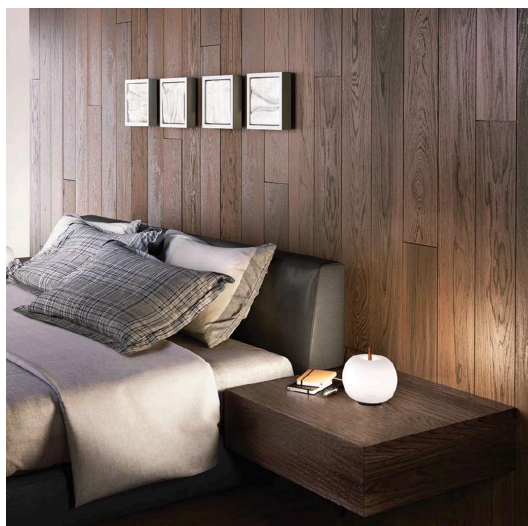

## KUSHI TABLE

TABLE

BY KUNDALINI

<b>PRODUCT NAME</b>	Kushi Table	
<b>DESIGNER</b>	Alberto Saggia & Valerio Sommella	
<b>MANUFACTURER</b>	Kundalini	
<b>CATEGORY</b>	Table	
<b>MATERIAL</b>	Metallic Body / Glass	
<b>PRODUCT CODE</b>	Ø 16: 4-K2271059N (Black) 4-K2271059O (Copper) 4-K2271059R (Brass)	Ø 33: 4-K2221059N (Black) 4-K2221059O (Copper) 4-K2221059R (Brass)

<b>LIGHT SOURCE</b>	Ø 16: LED 1 x 5.5W Ø 33: LED 1 x 20W
<b>FINISHES</b>	Black / Copper / Brass
<b>DIMENSIONS</b>	Ø 16 x 16 (H) cm Ø 33 x 32 (H) cm
<b>IP</b>	20
<b>ORIGIN</b>	Italy
<b>WARRANTY</b>	2 Years