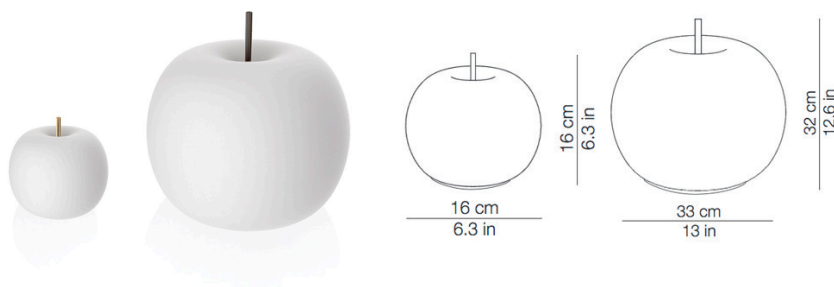

## KUSHI TABLE

TABLE

BY KUNDALINI

<b>PRODUCT NAME</b>	Kushi Table	
<b>DESIGNER</b>	Alberto Saggia & Valerio Sommella	
<b>MANUFACTURER</b>	Kundalini	
<b>CATEGORY</b>	Table	
<b>MATERIAL</b>	Metallic Body / Glass	
<b>PRODUCT CODE</b>	Ø 16: 4-K2271059N (Black) 4-K2271059O (Copper) 4-K2271059R (Brass)	Ø 33: 4-K2221059N (Black) 4-K2221059O (Copper) 4-K2221059R (Brass)

<b>LIGHT SOURCE</b>	Ø 16: LED 1 x 5.5W Ø 33: LED 1 x 20W
<b>FINISHES</b>	Black / Copper / Brass
<b>DIMENSIONS</b>	Ø 16 x 16 (H) cm Ø 33 x 32 (H) cm
<b>IP</b>	20
<b>ORIGIN</b>	Italy
<b>WARRANTY</b>	2 Years