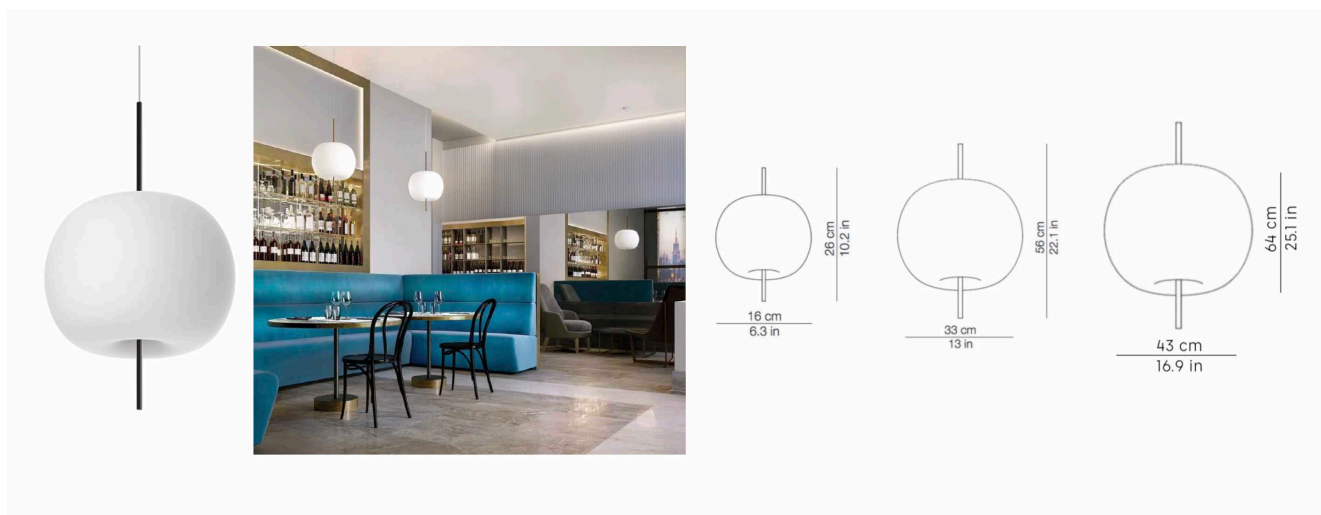

PROJECT	
TYPE	
NOTES	

KUSHI SUSPENSION

SUSPENSION

BY KUNDALINI

PRODUCT NAME	Kushi Suspension	LIGHT SOURCE	Ø 16: LED 1 x 5.5W Ø 33: LED 1 x 16W Ø 43: LED 2 x 15W (E27)
DESIGNER	Alberto Saggia & Valerio Sommella	FINISHES	Black / Brass / Copper
MANUFACTURER	Kundalini	DIMENSIONS	Ø 16 x 26 (H) cm Ø 33 x 56 (H) cm Ø 43 x 64 (H) cm
PRODUCT CODE	Ø 16: 4-K2261059N (Black) 4-K2261059R (Copper) 4-K2261059O (Brass) Ø 33: 4-k2211059N (Black) 4-K2211059R (Copper) 4-K2211059O (Brass) Ø 43: 4-K218105N (Black) 4-K218105R (Copper) 4-K218105O (Brass)	IP	20
CATEGORY	Suspension	ORIGIN	Italy
MATERIAL	Metallic Body / Glass	WARRANTY	2 Years
		DIMMABLE	Ø 16: Phase Cut Dimming Ø 33: Dimmability dependant on bulb Ø 43: Dimmability dependant on bulb