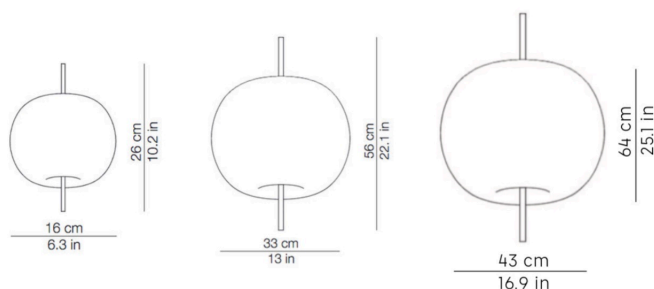

PROJECT	
TYPE	
NOTES	

KUSHI SUSPENSION

SUSPENSION

BY KUNDALINI

PRODUCT NAME	Kushi Suspension	LIGHT SOURCE	Ø 16: LED 1 x 5.5W Ø 33: LED 1 x 16W Ø 43: LED 2 x 15W
DESIGNER	Alberto Saggia & Valerio Sommella	FINISHES	Black / Brass / Copper
MANUFACTURER	Kundalini	DIMENSIONS	Ø 16 x 26 (H) cm Ø 33 x 56 (H) cm Ø 43 x 64 (H) cm
PRODUCT CODE	Ø 16: 4-K2261059N (Black) 4-K2261059R (Copper) 4-K2261059O (Brass) Ø 33: 4-k2211059N (Black) 4-K2211059R (Copper) 4-K2211059O (Brass) Ø 43: 4-K218105N (Black) 4-K218105R (Copper) 4-K218105O (Brass)	IP	20
CATEGORY	Suspension	ORIGIN	Italy
MATERIAL	Metallic Body / Glass	WARRANTY	2 Years