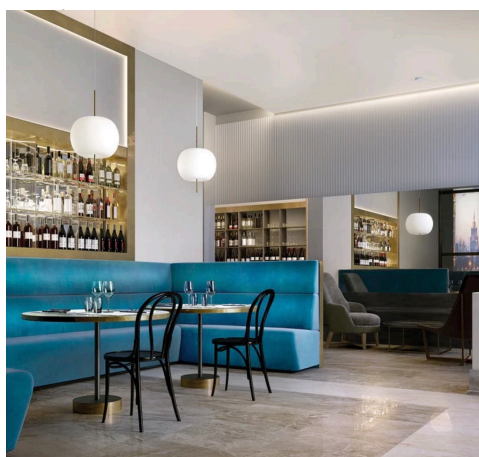

PROJECT	
TYPE	
NOTES	

KUSHI SUSPENSION

SUSPENSION

BY KUNDALINI

PRODUCT NAME	Kushi Suspension	LIGHT SOURCE	Ø 16: LED 1 x 5.5W Ø 33: LED 1 x 16W Ø 43: LED 2 x 15W
DESIGNER	Alberto Saggia & Valerio Sommella	FINISHES	Black / Brass / Copper
MANUFACTURER	Kundalini	DIMENSIONS	Ø 16 x 26 (H) cm Ø 33 x 56 (H) cm Ø 43 x 64 (H) cm
PRODUCT CODE	Ø 16: 4-K2261059N (Black) 4-K2261059R (Copper) 4-K2261059O (Brass) Ø 33: 4-k2211059N (Black) 4-K2211059R (Copper) 4-K2211059O (Brass) Ø 43: 4-K218105N (Black) 4-K218105R (Copper) 4-K218105O (Brass)	IP	20
CATEGORY	Suspension	ORIGIN	Italy
MATERIAL	Metallic Body / Glass	WARRANTY	2 Years