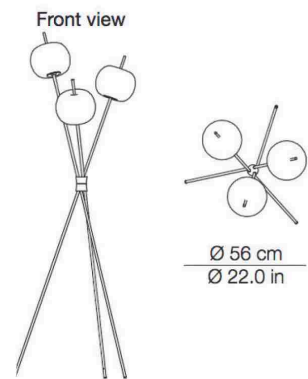

PRODUCT NAME	Kushi Floor
DESIGNER	Alberto Saggia & Valerio Sommella
MANUFACTURER	Kundalini
PRODUCT CODE	4-K2281059N (Black) 4-K2291059O (Brass) 4-K2291059R (Copper)
CATEGORY	Floor
MATERIAL	Metallic Body / Glass
DIMMABLE	Yes - dimmer included

LIGHT SOURCE	3 x 4.6W LED
LUMENS	1900 lm
FINISHES	Black | Brass | Copper
DIMENSIONS	Ø 56 x 140 (H) cm
IP	20
ORIGIN	Italy
WARRANTY	2 Years

PERTH
T +61 08 9240 1008
F +61 08 9240 1178
sales@radiantlighting.com.au

SYDNEY
T 1300 438 609
F 1300 438 610
sydney@radiantlighting.com.au

MELBOURNE
T 1300 438 609
F 1300 438 610
melbourne@radiantlighting.com.au

BRISBANE
T 1300 438 609
F 1300 438 610
brisbane@radiantlighting.com.au