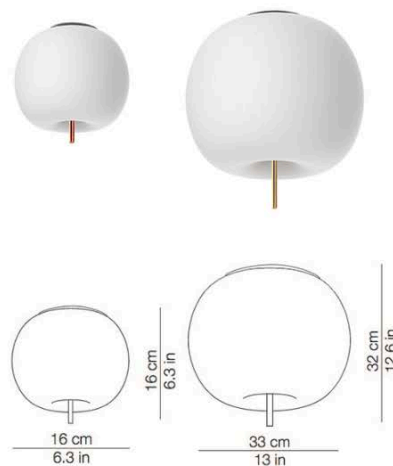

<b>PROJECT</b>	
<b>TYPE</b>	
<b>NOTES</b>	

**KUSHI CEILING & WALL**      **CEILING & WALL**

BY KUNDALINI

<b>PRODUCT NAME</b>	Kushi Ceiling & Wall								
<b>DESIGNER</b>	Alberto Saggia & Valerio Sommella								
<b>MANUFACTURER</b>	Kundalini								
<b>PRODUCT CODE</b>	<table border="0"> <tr> <td>Ø 16:</td> <td>Ø 33:</td> </tr> <tr> <td>4-K2251059N (Black)</td> <td>4-K2201059N (Black)</td> </tr> <tr> <td>4-K2251059O (Copper)</td> <td>4-K2201059O (Copper)</td> </tr> <tr> <td>4-K2251059R (Brass)</td> <td>4-K2201059R (Brass)</td> </tr> </table>	Ø 16:	Ø 33:	4-K2251059N (Black)	4-K2201059N (Black)	4-K2251059O (Copper)	4-K2201059O (Copper)	4-K2251059R (Brass)	4-K2201059R (Brass)
Ø 16:	Ø 33:								
4-K2251059N (Black)	4-K2201059N (Black)								
4-K2251059O (Copper)	4-K2201059O (Copper)								
4-K2251059R (Brass)	4-K2201059R (Brass)								
<b>CATEGORY</b>	Ceiling & Wall								
<b>MATERIAL</b>	Metallic Body / Glass								

<b>LIGHT SOURCE</b>	Ø 16: LED 1 x 5.5W Ø 33: LED 1 x 16W
<b>FINISHES</b>	Black / Brass / Copper
<b>DIMENSIONS</b>	Ø 16 x 16 (H) cm Ø 33 x 32 (H) cm
<b>IP</b>	20
<b>ORIGIN</b>	Italy
<b>WARRANTY</b>	2 Years
<b>DIMMABLE</b>	Phase Cut Dimming