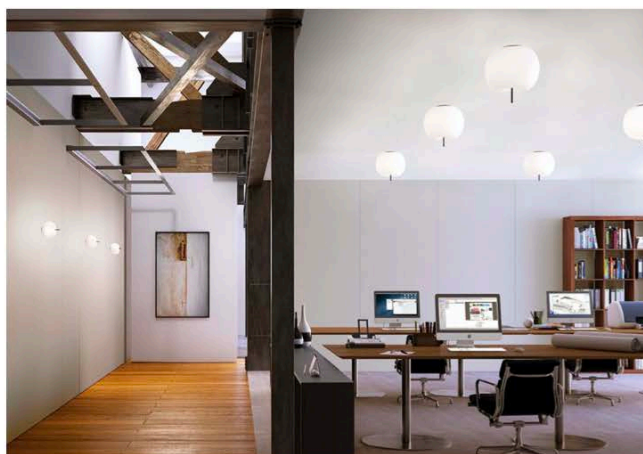

<b>PROJECT</b>	
<b>TYPE</b>	
<b>NOTES</b>	

**KUSHI CEILING & WALL**      **CEILING & WALL**

BY KUNDALINI

<b>PRODUCT NAME</b>	Kushi Ceiling & Wall								
<b>DESIGNER</b>	Alberto Saggia & Valerio Sommella								
<b>MANUFACTURER</b>	Kundalini								
<b>PRODUCT CODE</b>	<table border="0"> <tr> <td>Ø 16:</td> <td>Ø 33:</td> </tr> <tr> <td>4-K2251059N (Black)</td> <td>4-K2201059N (Black)</td> </tr> <tr> <td>4-K2251059O (Copper)</td> <td>4-K2201059O (Copper)</td> </tr> <tr> <td>4-K2251059R (Brass)</td> <td>4-K2201059R (Brass)</td> </tr> </table>	Ø 16:	Ø 33:	4-K2251059N (Black)	4-K2201059N (Black)	4-K2251059O (Copper)	4-K2201059O (Copper)	4-K2251059R (Brass)	4-K2201059R (Brass)
Ø 16:	Ø 33:								
4-K2251059N (Black)	4-K2201059N (Black)								
4-K2251059O (Copper)	4-K2201059O (Copper)								
4-K2251059R (Brass)	4-K2201059R (Brass)								
<b>CATEGORY</b>	Ceiling & Wall								
<b>MATERIAL</b>	Metallic Body / Glass								

<b>LIGHT SOURCE</b>	Ø 16: LED 1 x 5.5W Ø 33: LED 1 x 16W
<b>FINISHES</b>	Black / Brass / Copper
<b>DIMENSIONS</b>	Ø 16 x 16 (H) cm Ø 33 x 32 (H) cm
<b>IP</b>	20
<b>ORIGIN</b>	Italy
<b>WARRANTY</b>	2 Years
<b>DIMMABLE</b>	Phase Cut Dimming