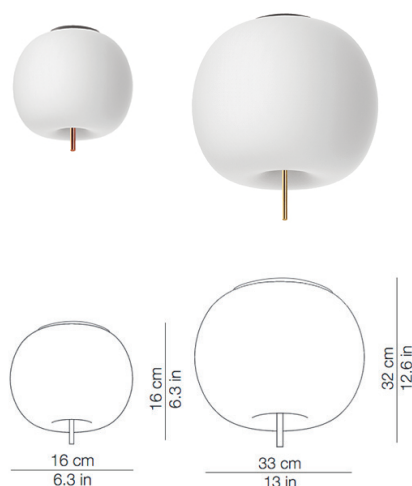

PROJECT	
TYPE	
NOTES	

KUSHI CEILING & WALL CEILING & WALL

BY KUNDALINI

PRODUCT NAME	Kushi Ceiling & Wall	LIGHT SOURCE	Ø 16: LED 1 x 5.5W Ø 33: LED 1 x 16W
DESIGNER	Alberto Saggia & Valerio Sommella	FINISHES	Black / Brass / Copper
MANUFACTURER	Kundalini	DIMENSIONS	Ø 16 x 16 (H) cm Ø 33 x 32 (H) cm
PRODUCT CODE	Ø 16: 4-K2251059N (Black) 4-K2251059O (Copper) 4-K2251059R (Brass) Ø 33: 4-K2201059N (Black) 4-K2201059O (Copper) 4-K2201059R (Brass)	IP	20
CATEGORY	Ceiling & Wall	ORIGIN	Italy
MATERIAL	Metallic Body / Glass	WARRANTY	2 Years