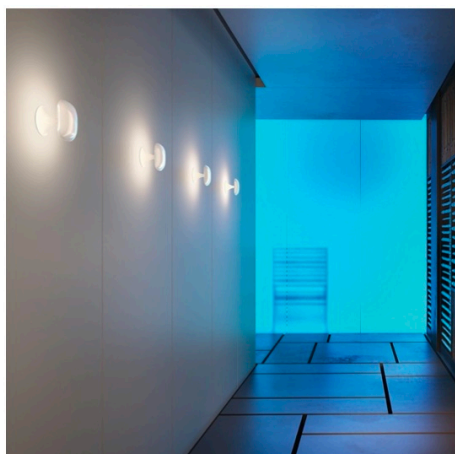

PROJECT	
TYPE	
NOTES	

KINOKO

WALL

BY KUNDALINI

PRODUCT NAME	Kinoko
DESIGNER	De-Signum
MANUFACTURER	Kundalini
CATEGORY	Wall
MATERIAL	Polycarbonate Steel
PRODUCT CODE	4-070230B (White) 4-070230N (Black) 4-070230R (Red)
DIMMABLE	Yes

LIGHT SOURCE	LED 1 x 8.W
LUMENS	400 lm
FINISHES	White / Black / Red
IP	20
DIMENSIONS	13 (L) x 13 (H) x 13 (W) cm
ORIGIN	Italy
WARRANTY	2 Years