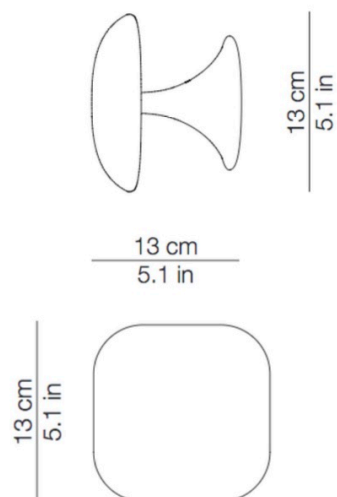

PROJECT	
TYPE	
NOTES	

KINOKO

WALL

BY KUNDALINI

PRODUCT NAME	Kinoko
DESIGNER	De-Signum
MANUFACTURER	Kundalini
CATEGORY	Wall
MATERIAL	Polycarbonate Steel
PRODUCT CODE	4-070230B (White) 4-070230N (Black) 4-070230R (Red)
DIMMABLE	Yes

LIGHT SOURCE	LED 1 x 8.W
LUMENS	400 lm
FINISHES	White / Black / Red
IP	20
DIMENSIONS	13 (L) x 13 (H) x 13 (W) cm
ORIGIN	Italy
WARRANTY	2 Years