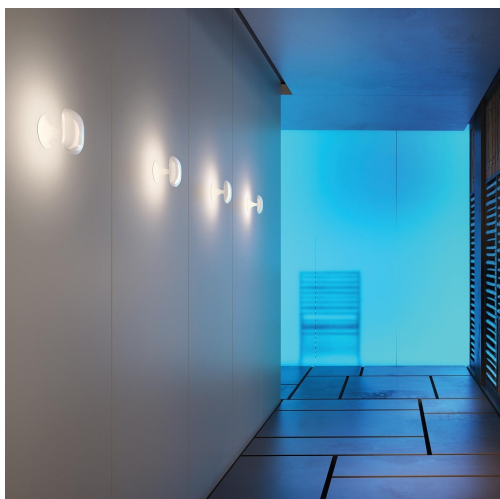

PROJECT	
TYPE	
NOTES	

KINOKO

WALL

BY KUNDALINI

PRODUCT NAME	Kinoko
DESIGNER	De-Signum
MANUFACTURER	Kundalini
CATEGORY	Wall
MATERIAL	Polycarbonate Steel
PRODUCT CODE	4-070230B (White) 4-070230N (Black) 4-070230R (Red)

LIGHT SOURCE	Board LED 1 x 8,7W 3000 K
LUMENS	400 lm
FINISHES	White / Black / Red
IP	20
DIMENSIONS	13 (L) x 13 (H) x 13 (W) cm
ORIGIN	Italy
WARRANTY	2 Years