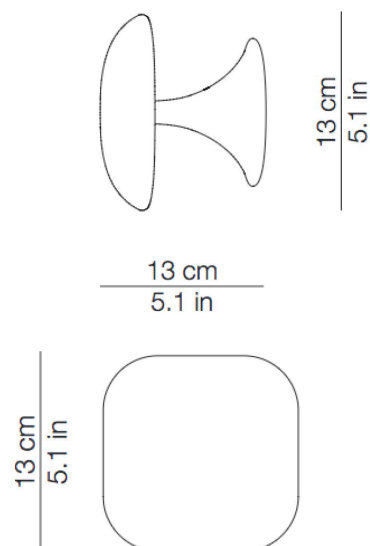

PROJECT	
TYPE	
NOTES	

KINOKO

WALL

BY KUNDALINI

PRODUCT NAME	Kinoko
DESIGNER	De-Signum
MANUFACTURER	Kundalini
CATEGORY	Wall
MATERIAL	Polycarbonate Steel
PRODUCT CODE	4-070230B (White) 4-070230N (Black) 4-070230R (Red)

LIGHT SOURCE	Board LED 1 x 8,7W 3000 K
LUMENS	400 lm
FINISHES	White / Black / Red
IP	20
DIMENSIONS	13 (L) x 13 (H) x 13 (W) cm
ORIGIN	Italy
WARRANTY	2 Years