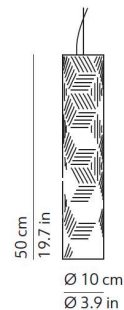

PROJECT	
TYPE	
NOTES	

JER SUSPENSION

SUSPENSION

BY KUNDALINI

PRODUCT NAME	Spillo Suspension
DESIGNER	N/A
MANUFACTURER	Kundalini
CATEGORY	Suspension
MATERIAL	Mouth-blown Glass
PRODUCT CODE	4-504421FV (Green) 4-504421FB (Blue) 4-504421FM (Brown)
DIMMABLE	Dependant on bulb

LIGHT SOURCE	1 x 8.5W - 2700K - 830lm
FINISHES	Green, Blue, Brown
IP	20
DIMENSIONS	Ø 10 x 50 (H) cm
ORIGIN	Italy
CRI	90+