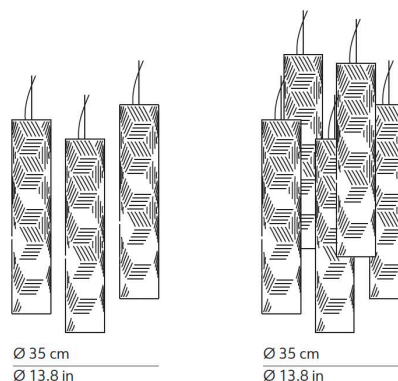

PROJECT	
TYPE	
NOTES	

JER SUSPENSION

SUSPENSION

BY KUNDALINI

PRODUCT NAME	Spillo Suspension
DESIGNER	N/A
MANUFACTURER	Kundalini
CATEGORY	Suspension
MATERIAL	Mouth-blown Glass
PRODUCT CODE	4-504421FV (Green) 4-504421FB (Blue) 4-504421FM (Brown)
DIMMABLE	Dependant on bulb

LIGHT SOURCE	1 x 8.5W - 2700K - 830lm
FINISHES	Green, Blue, Brown
IP	20
DIMENSIONS	Ø 10 x 50 (H) cm
ORIGIN	Italy
CRI	90+