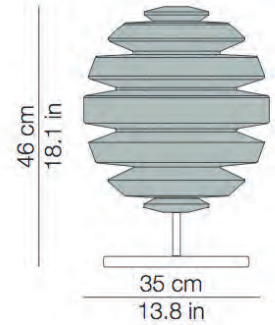

radiantlighting

PROJECT	
TYPE	
NOTES	

HONEYMOON TABLE

TABLE

BY KUNDALINI

PRODUCT NAME	Honeymoon Table	
DESIGNER	John Sebastian	
MANUFACTURER	Kundalini	
CATEGORY	Table	
MATERIAL	Blown Triplex Glass	
PRODUCT CODE	Ø 12.5: 4-K1628BIEUS 4-K1628BIEUSLED	Ø 35: 4-K1628BIEU 4-K1628BIEULED

LIGHT SOURCE	Ø 12.5: LED 1 x 2.5W G9 Ø 35: LED 1 x 16W E27
FINISHES	White
IP	20
DIMENSIONS	Ø 12.5 x 26 (H)cm Ø 35 x 46 (H) cm
ORIGIN	Italy
WARRANTY	2 Years