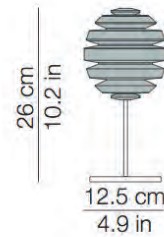

radiantlighting

PROJECT	
TYPE	
NOTES	

HONEYMOON TABLE

TABLE

BY KUNDALINI

PRODUCT NAME	Honeymoon Table	
DESIGNER	John Sebastian	
MANUFACTURER	Kundalini	
CATEGORY	Table	
MATERIAL	Blown Triplex Glass	
PRODUCT CODE	Ø 12.5: 4-K1628BIEUS 4-K1628BIEUSLED	Ø 35: 4-K1628BIEU 4-K1628BIEULED

LIGHT SOURCE	Ø 12.5: LED 1 x 2.5W G9 Ø 35: LED 1 x 16W E27
FINISHES	White
IP	20
DIMENSIONS	Ø 12.5 x 26 (H)cm Ø 35 x 46 (H) cm
ORIGIN	Italy
WARRANTY	2 Years