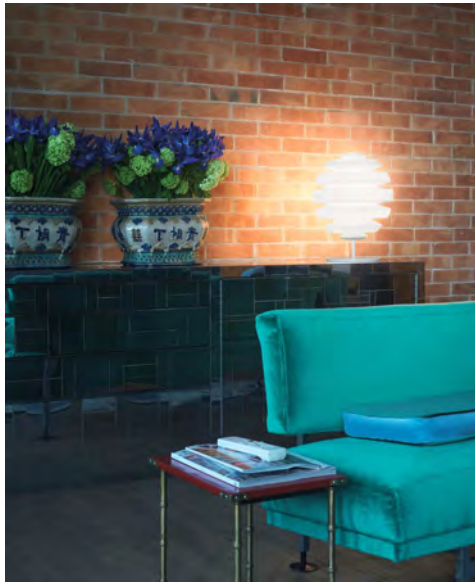

radiantlighting

PROJECT	
TYPE	
NOTES	

HONEYMOON TABLE

TABLE

BY KUNDALINI

PRODUCT NAME	Honeymoon Table	
DESIGNER	John Sebastian	
MANUFACTURER	Kundalini	
CATEGORY	Table	
MATERIAL	Blown Triplex Glass	
PRODUCT CODE	Ø 12.5: 4-K1628BIEUS 4-K1628BIEUSLED	Ø 35: 4-K1628BIEU 4-K1628BIEULED

LIGHT SOURCE	Ø 12.5: LED 1 x 2.5W G9 Ø 35: LED 1 x 16W E27
FINISHES	White
IP	20
DIMENSIONS	Ø 12.5 x 26 (H)cm Ø 35 x 46 (H) cm
ORIGIN	Italy
WARRANTY	2 Years