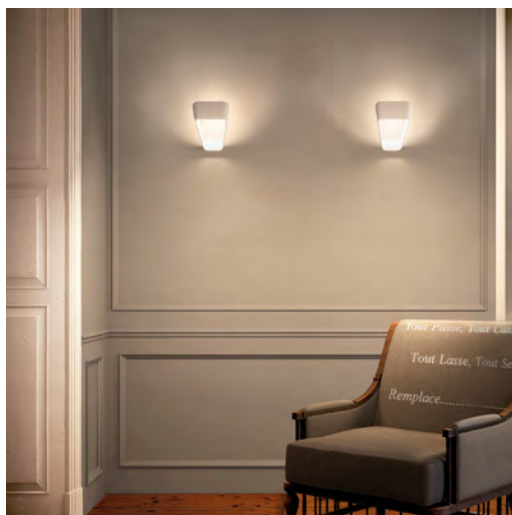

| | |
|----------------|--|
| PROJECT | |
| TYPE | |
| NOTES | |

FRAME

WALL

BY KUNDALINI

| | |
|---------------------|--|
| PRODUCT NAME | Frame |
| DESIGNER | Benjamin Hubert |
| MANUFACTURER | Kundalini |
| CATEGORY | Wall |
| MATERIAL | Die-cast Aluminium |
| PRODUCT CODE | 4-145050B (White) 4-145050C (Chrome) 4-145050BLED (White, LED) 4-145050CLED (Chrome, LED) |
| DIMMABLE | Phase Cut Dimming |

| | |
|---------------------|---------------------------------|
| LIGHT SOURCE | Board LED 1 x 25W |
| FINISHES | White / Chrome |
| IP | 20 |
| DIMENSIONS | Ø 19.5 (L) x 23 (H) x 14 (W) cm |
| ORIGIN | Italy |
| WARRANTY | 2 Years |