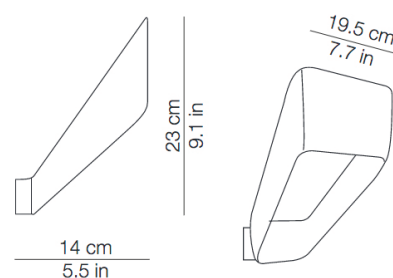

| | |
|----------------|--|
| PROJECT | |
| TYPE | |
| NOTES | |

FRAME

WALL

BY KUNDALINI

| | |
|---------------------|--|
| PRODUCT NAME | Frame |
| DESIGNER | Benjamin Hubert |
| MANUFACTURER | Kundalini |
| CATEGORY | Wall |
| MATERIAL | Die-cast Aluminium |
| PRODUCT CODE | 4-145050B (White) 4-145050C (Chrome) 4-145050BLED (White, LED) 4-145050CLED (Chrome, LED) |
| DIMMABLE | Phase Cut Dimming |

| | |
|---------------------|---------------------------------|
| LIGHT SOURCE | Board LED 1 x 25W |
| FINISHES | White / Chrome |
| IP | 20 |
| DIMENSIONS | Ø 19.5 (L) x 23 (H) x 14 (W) cm |
| ORIGIN | Italy |
| WARRANTY | 2 Years |