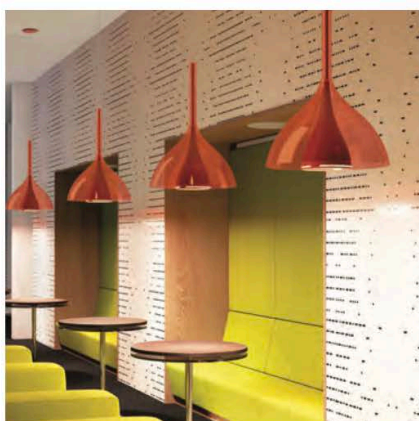

PROJECT	
TYPE	
NOTES	

FLOOR SUSPENSION

SUSPENSION

BY KUNDALINI

PRODUCT NAME	Floob Suspension
DESIGNER	Karim Rashid
MANUFACTURER	Kundalini
CATEGORY	Suspension
MATERIAL	Extruded Plexiglass Spun and laser-cut aluminium reflector Acid etched glass diffuser
PRODUCT CODE	4-0181634AREU (Orange) 4-0181634TREU (Transparent) 4-0181634BOEU (Fuchsia)

LIGHT SOURCE	1 x 23W E27 PAR38 - Fluorescent 1 x 14W E27 PAR38 - LED
FINISHES	Transparent Orange Fuchsia
IP	20
DIMENSIONS	Ø 45 x 60 (H) cm
ORIGIN	Italy
WARRANTY	2 Years
DIMMABLE	Dependant on bulb