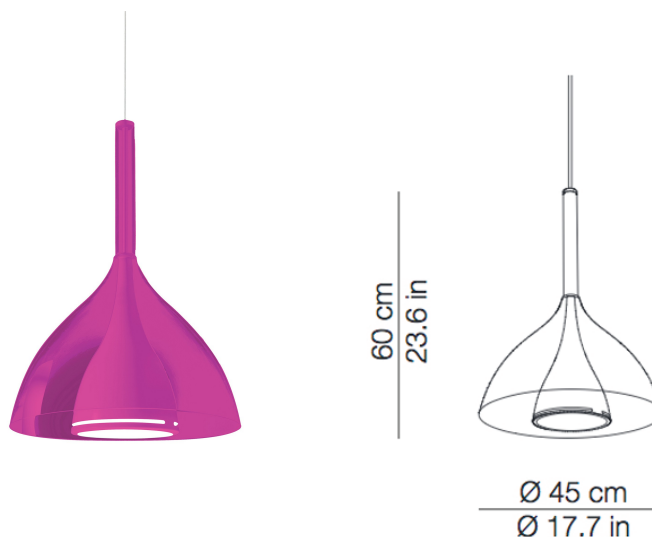

PROJECT	
TYPE	
NOTES	

FLOOB SUSPENSION

SUSPENSION

BY KUNDALINI

PRODUCT NAME	Floob Suspension
DESIGNER	Karim Rashid
MANUFACTURER	Kundalini
CATEGORY	Suspension
MATERIAL	Extruded Plexiglass Spun and laser-cut aluminium reflector Acid etched glass diffuser
PRODUCT CODE	4-0181634AREU (Orange) 4-0181634TREU (Transparent) 4-0181634BOEU (Fuchsia)

LIGHT SOURCE	1 x 23W E27 PAR38 - Fluorescent 1 x 14W E27 PAR38 - Led
FINISHES	Transparent / Orange / Fuchsia
IP	20
DIMENSIONS	Ø 45 x 60 (H) cm
ORIGIN	Italy
WARRANTY	2 Years